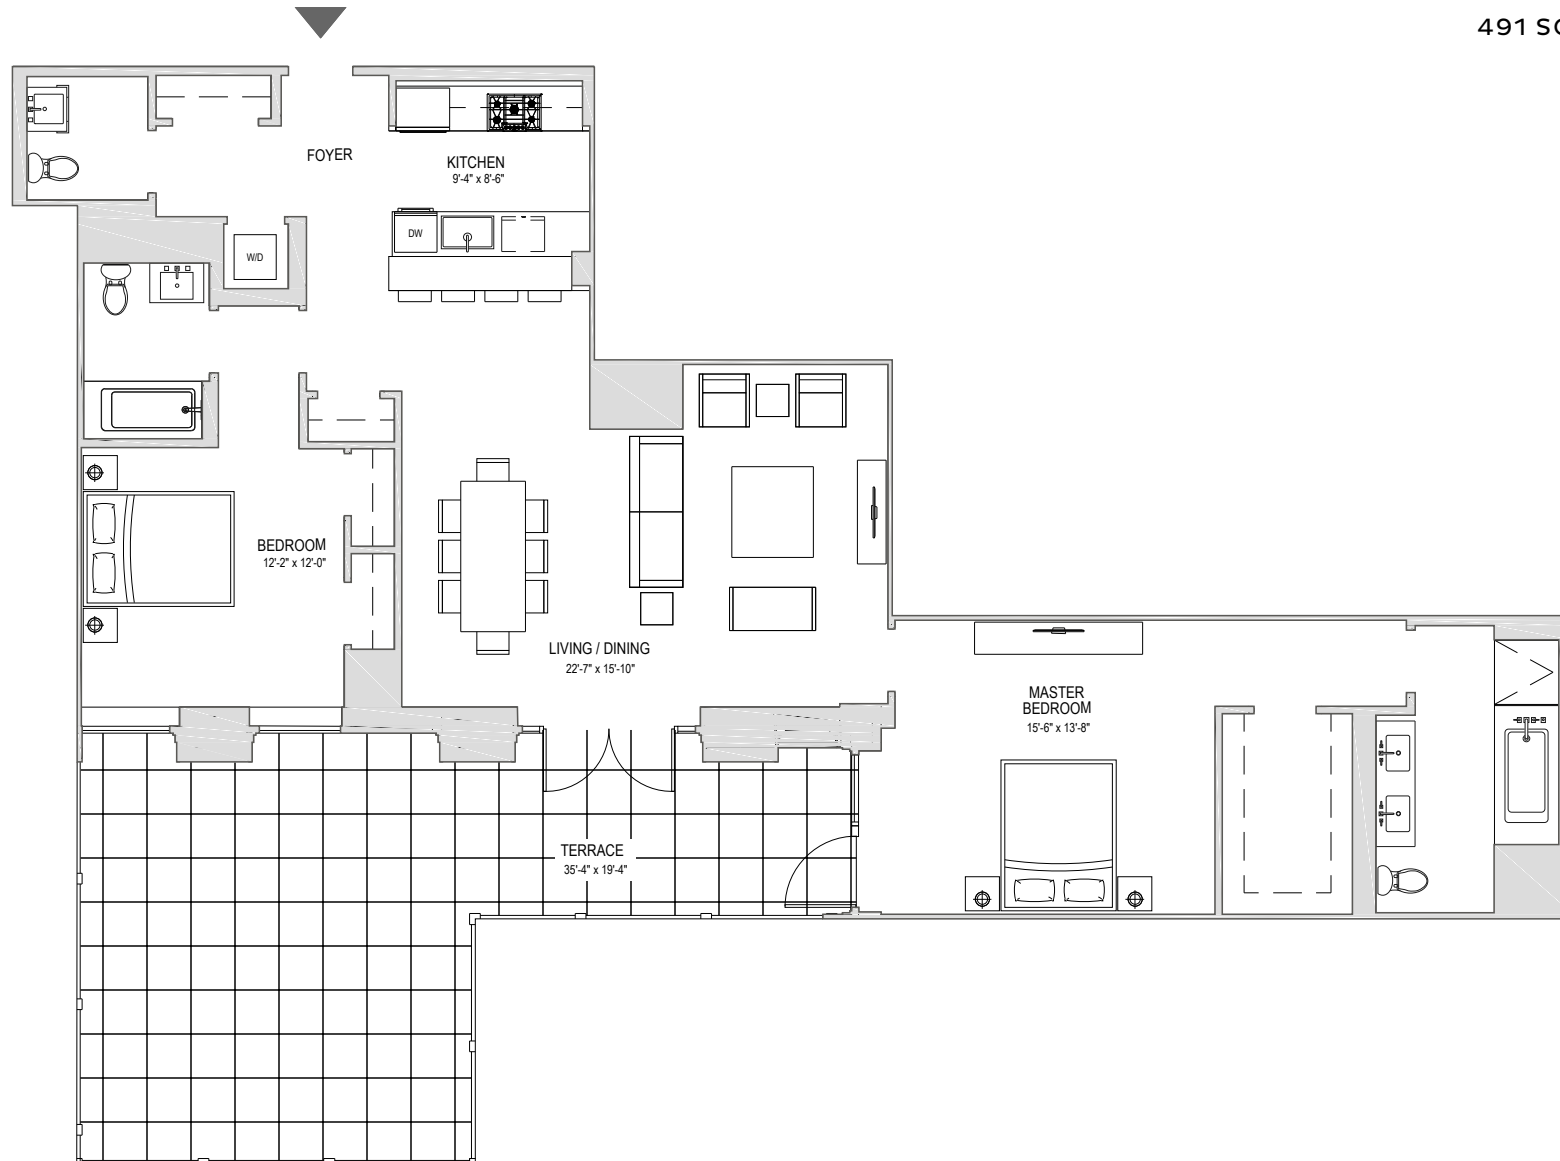

RESIDENCE 2D

# 91 LEONARD

2 BEDROOMS

2.5 BATHS

1,495 SQ. FT.

491 SQ. FT. TERRACE

SALES GALLERY: 75 LEONARD STREET | NEW YORK, NY 10013

212.981.8502 | 91LEONARD.COM

All Dimensions are approximate and subject to construction variances. Plans and dimensions may contain minor variations between floors. Sponsor reserves the right to make changes in accordance with the terms of the Offering Plan. The complete terms are in an offering plan available from the Sponsor. File No. CD17-0129. This is not an offering where prohibited by law. Equal Housing Opportunity.