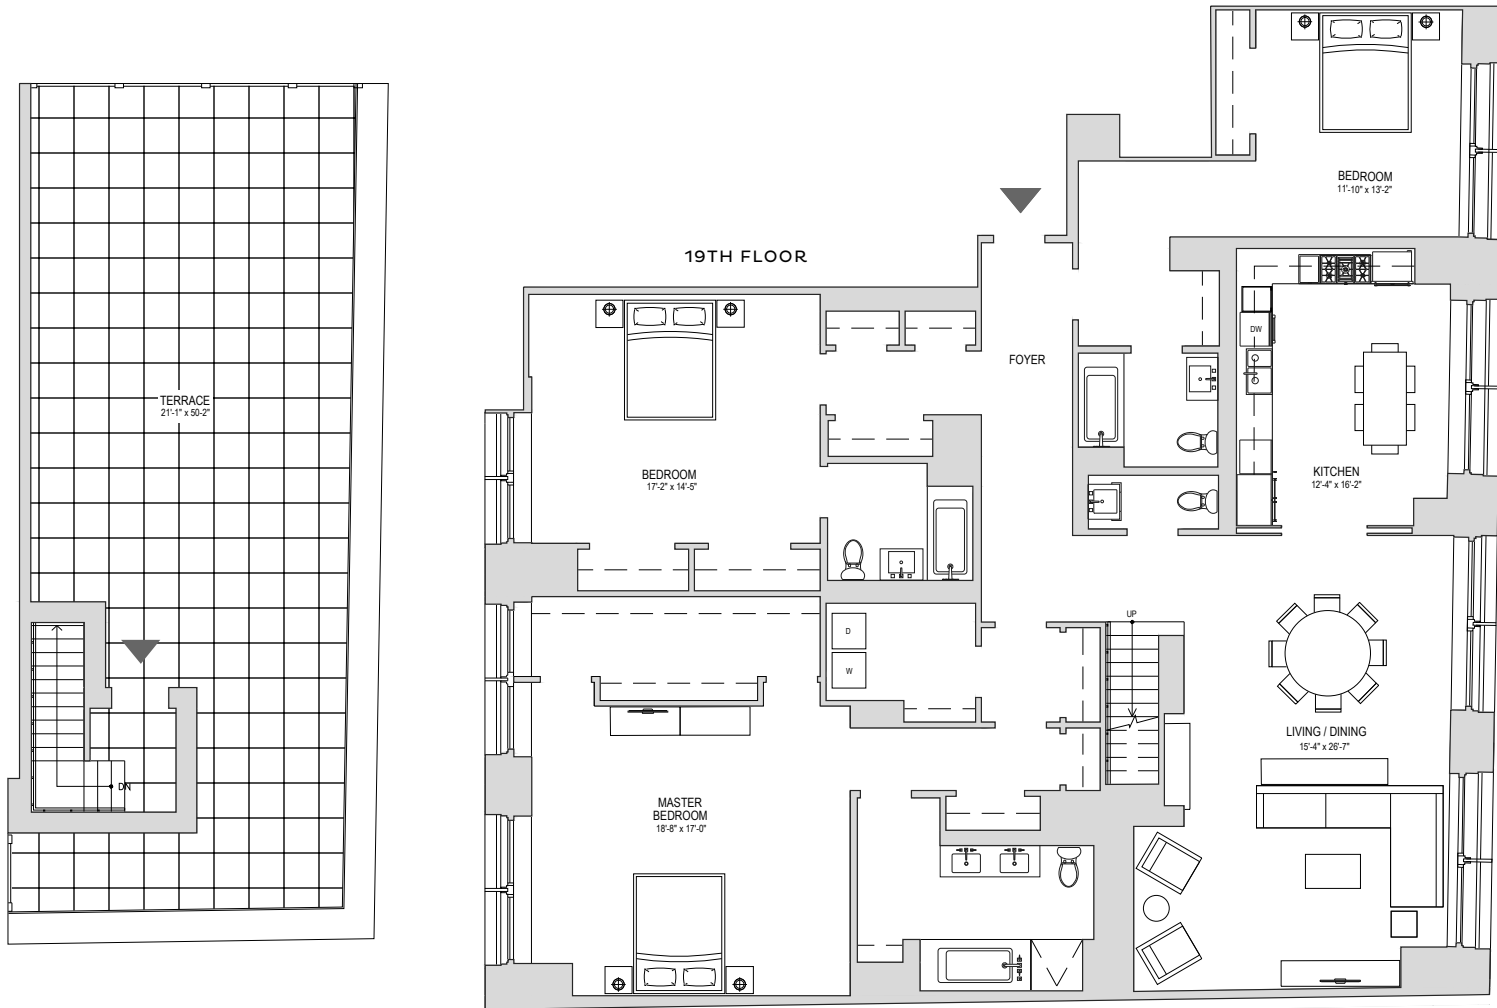

PENTHOUSE 1

91 LEONARD

3 BEDROOMS

3.5 BATHS

2,830 SQ. FT.

1,068 SQ. FT. TERRACE

SALES GALLERY: 75 LEONARD STREET | NEW YORK, NY 10013

212.981.8502 | 91LEONARD.COM

All Dimensions are approximate and subject to construction variances. Plans and dimensions may contain minor variations between floors. Sponsor reserves the right to make changes in accordance with the terms of the Offering Plan. The complete terms are in an offering plan available from the Sponsor. File No. CD17-0129. This is not an offering where prohibited by law. Equal Housing Opportunity.