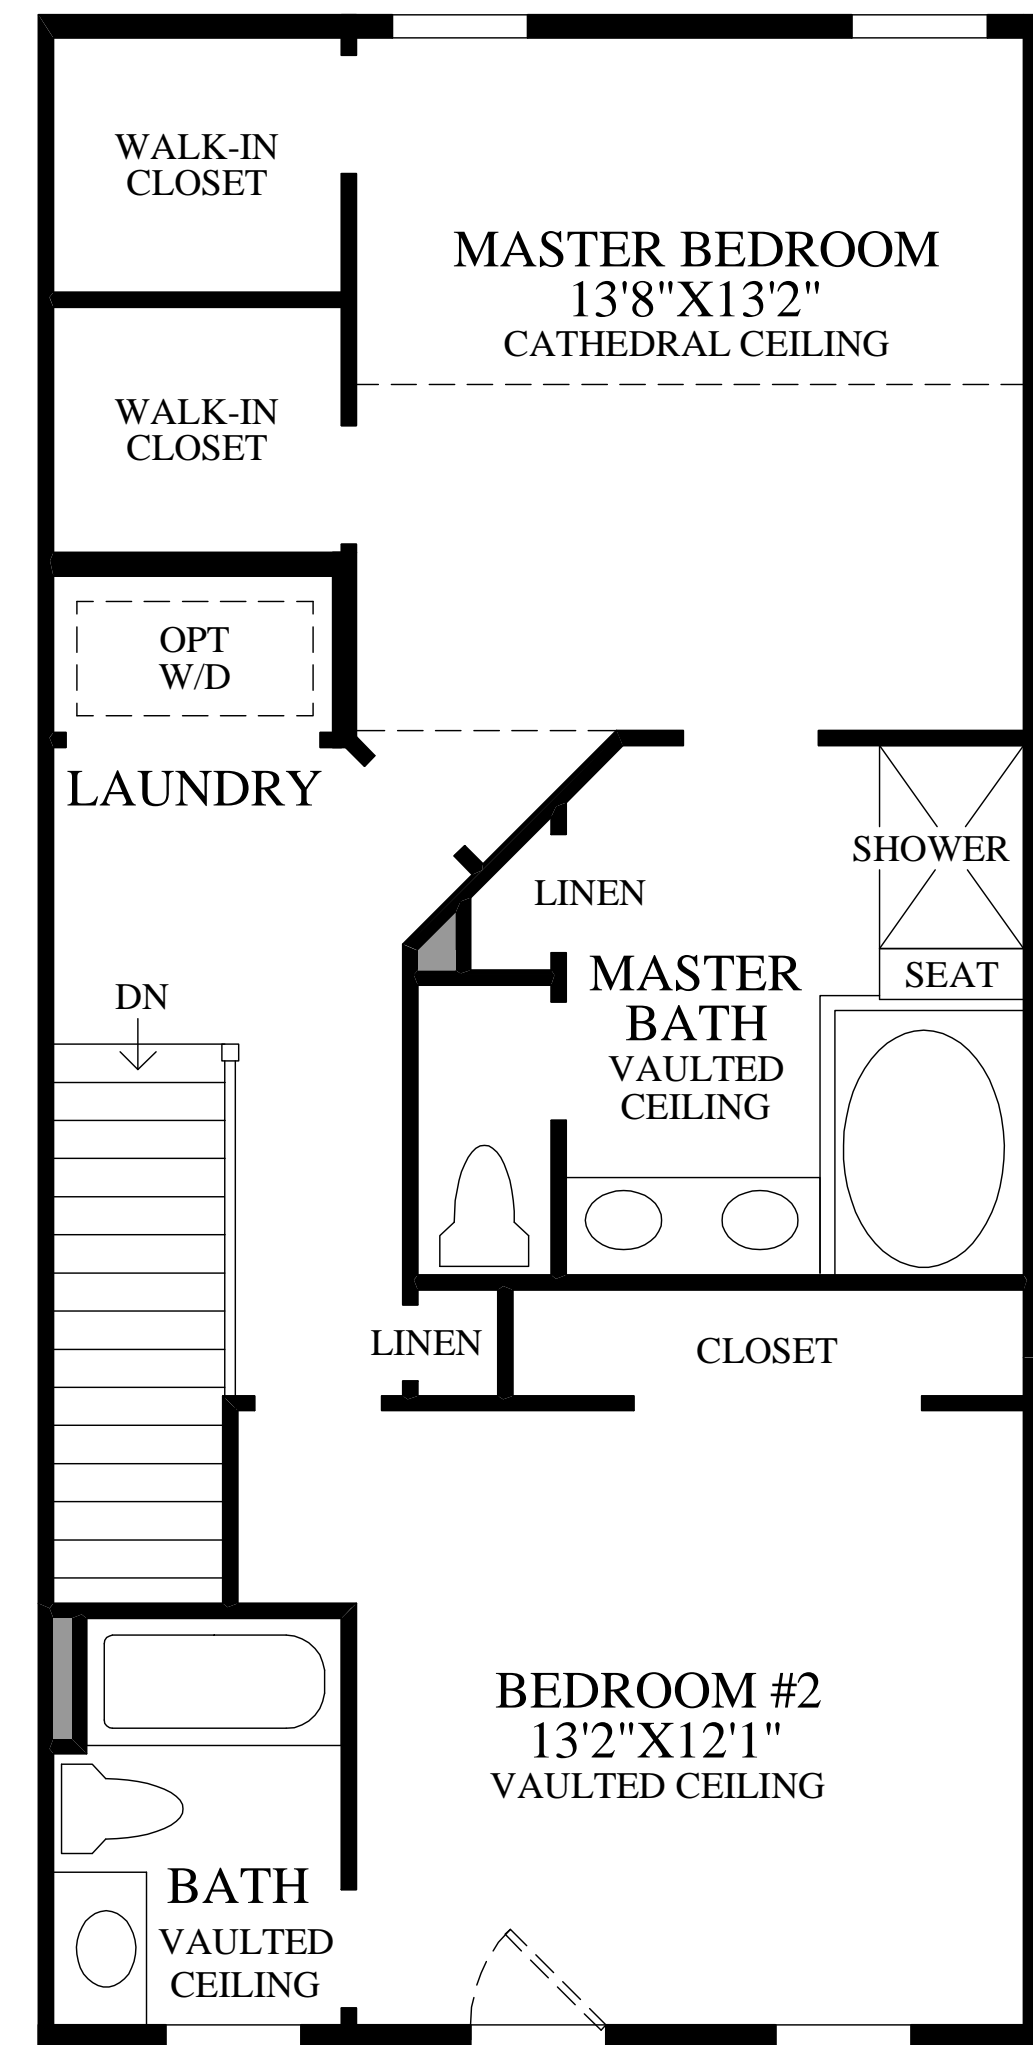

Lower Level

EASTERN SHORE ELEVATION INCLUDES A DOOR FROM THE LIVING ROOM TO THE PORCH.

Living Level

EASTERN SHORE ELEVATION INCLUDES A DOOR IN BEDROOM #2 TO THE PORCH.

Bedroom Level

THE AVERILL HIGHLIGHTS

- The lower level features an inviting foyer which opens to the staircase. Also included on this level is a one-car garage with ample storage.
- The living level includes a spacious kitchen with a center island, a pantry and is adjoined by a breakfast area.
- The living room and adjacent dining room creates an inviting space for entertaining family and friends.
- The bedroom level includes a master bedroom with two walk-in closets and a private bath with a Roman tub, a separate shower, and a private toilet area.
- An additional bedroom with a private bath and a conveniently located laundry round out the bedroom level.