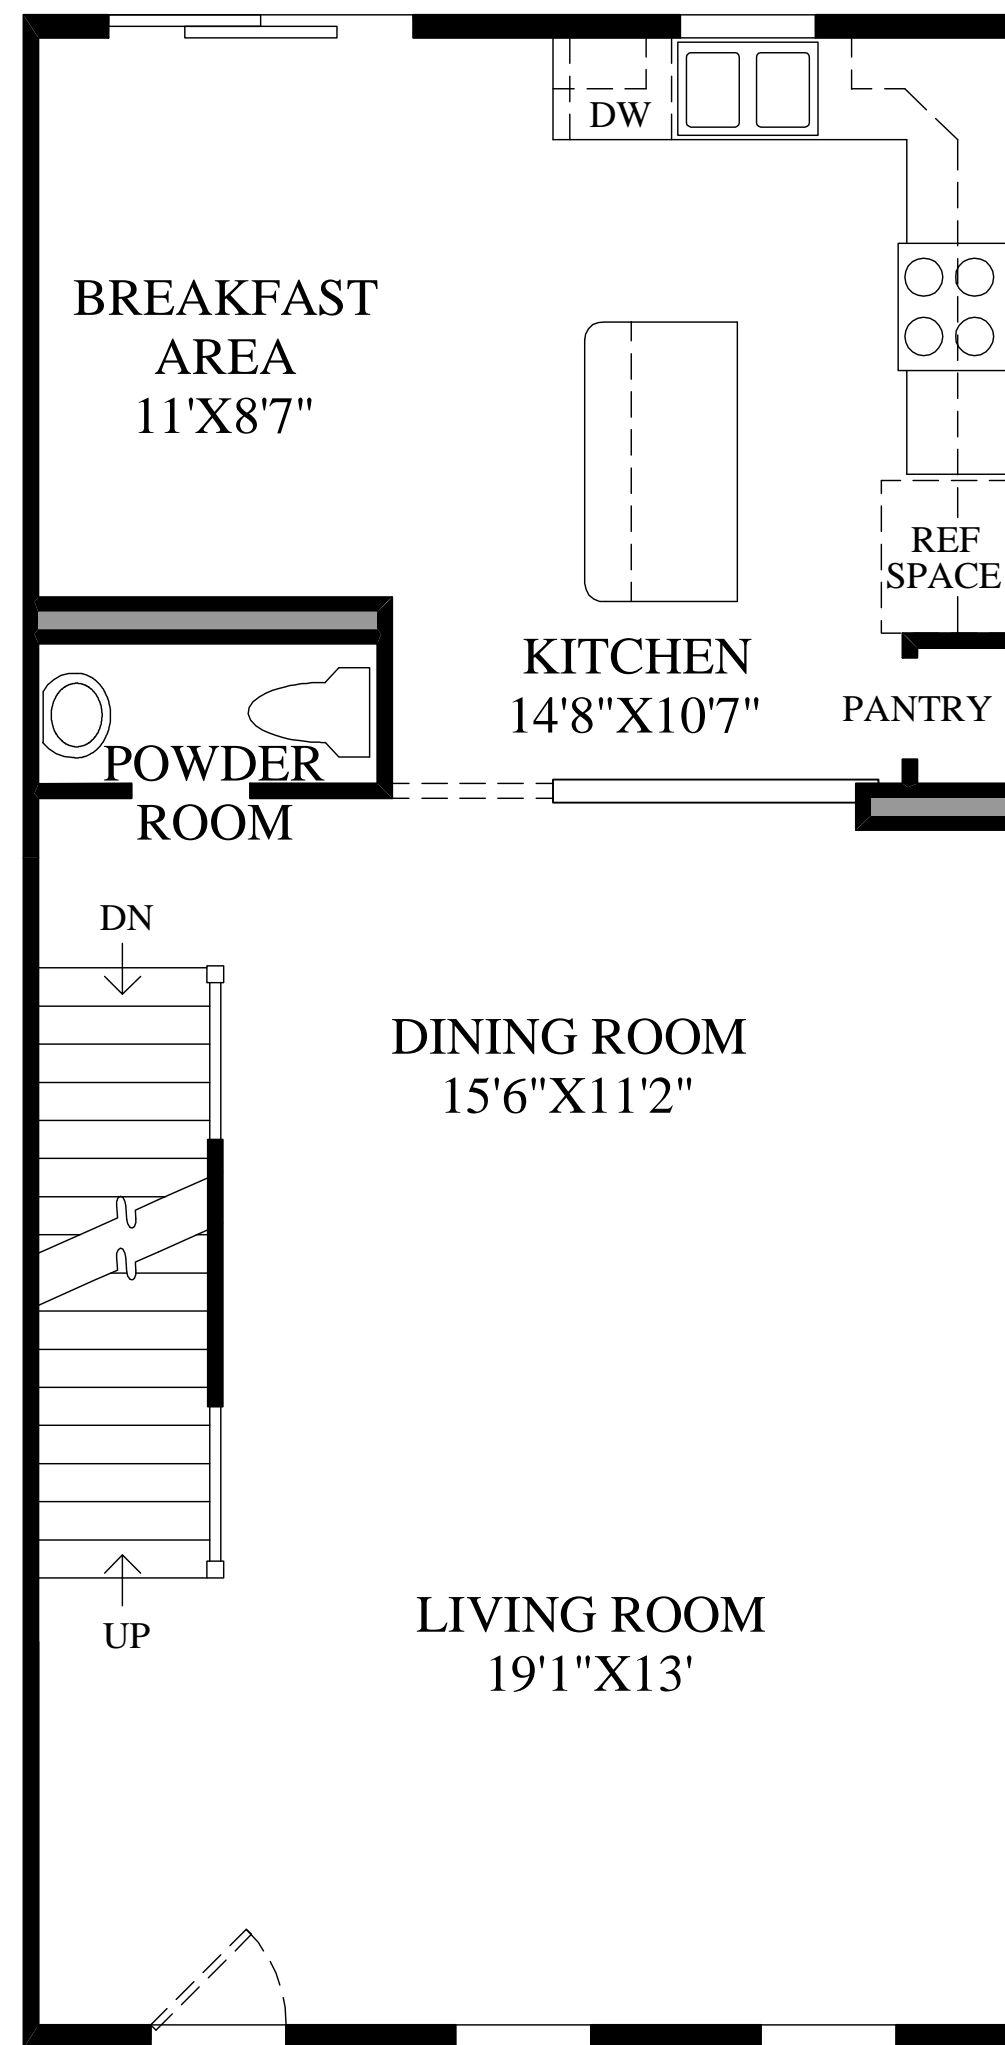

Lower Level

EASTERN SHORE ELEVATION INCLUDES A DOOR FROM THE LIVING ROOM TO THE PORCH.

Living Level

EASTERN SHORE ELEVATION INCLUDES A DOOR IN BEDROOM #2 TO THE PORCH.

Bedroom Level

THE AVERILL HIGHLIGHTS

- The lower level features an inviting foyer which opens to the staircase. Also included on this level is a one-car garage with ample storage.
- The living level includes a spacious kitchen with a center island, a pantry and is adjoined by a breakfast area.
- The living room and adjacent dining room creates an inviting space for entertaining family and friends.
- The bedroom level includes a master bedroom with two walk-in closets and a private bath with a Roman tub, a separate shower, and a private toilet area.
- An additional bedroom with a private bath and a conveniently located laundry round out the bedroom level.