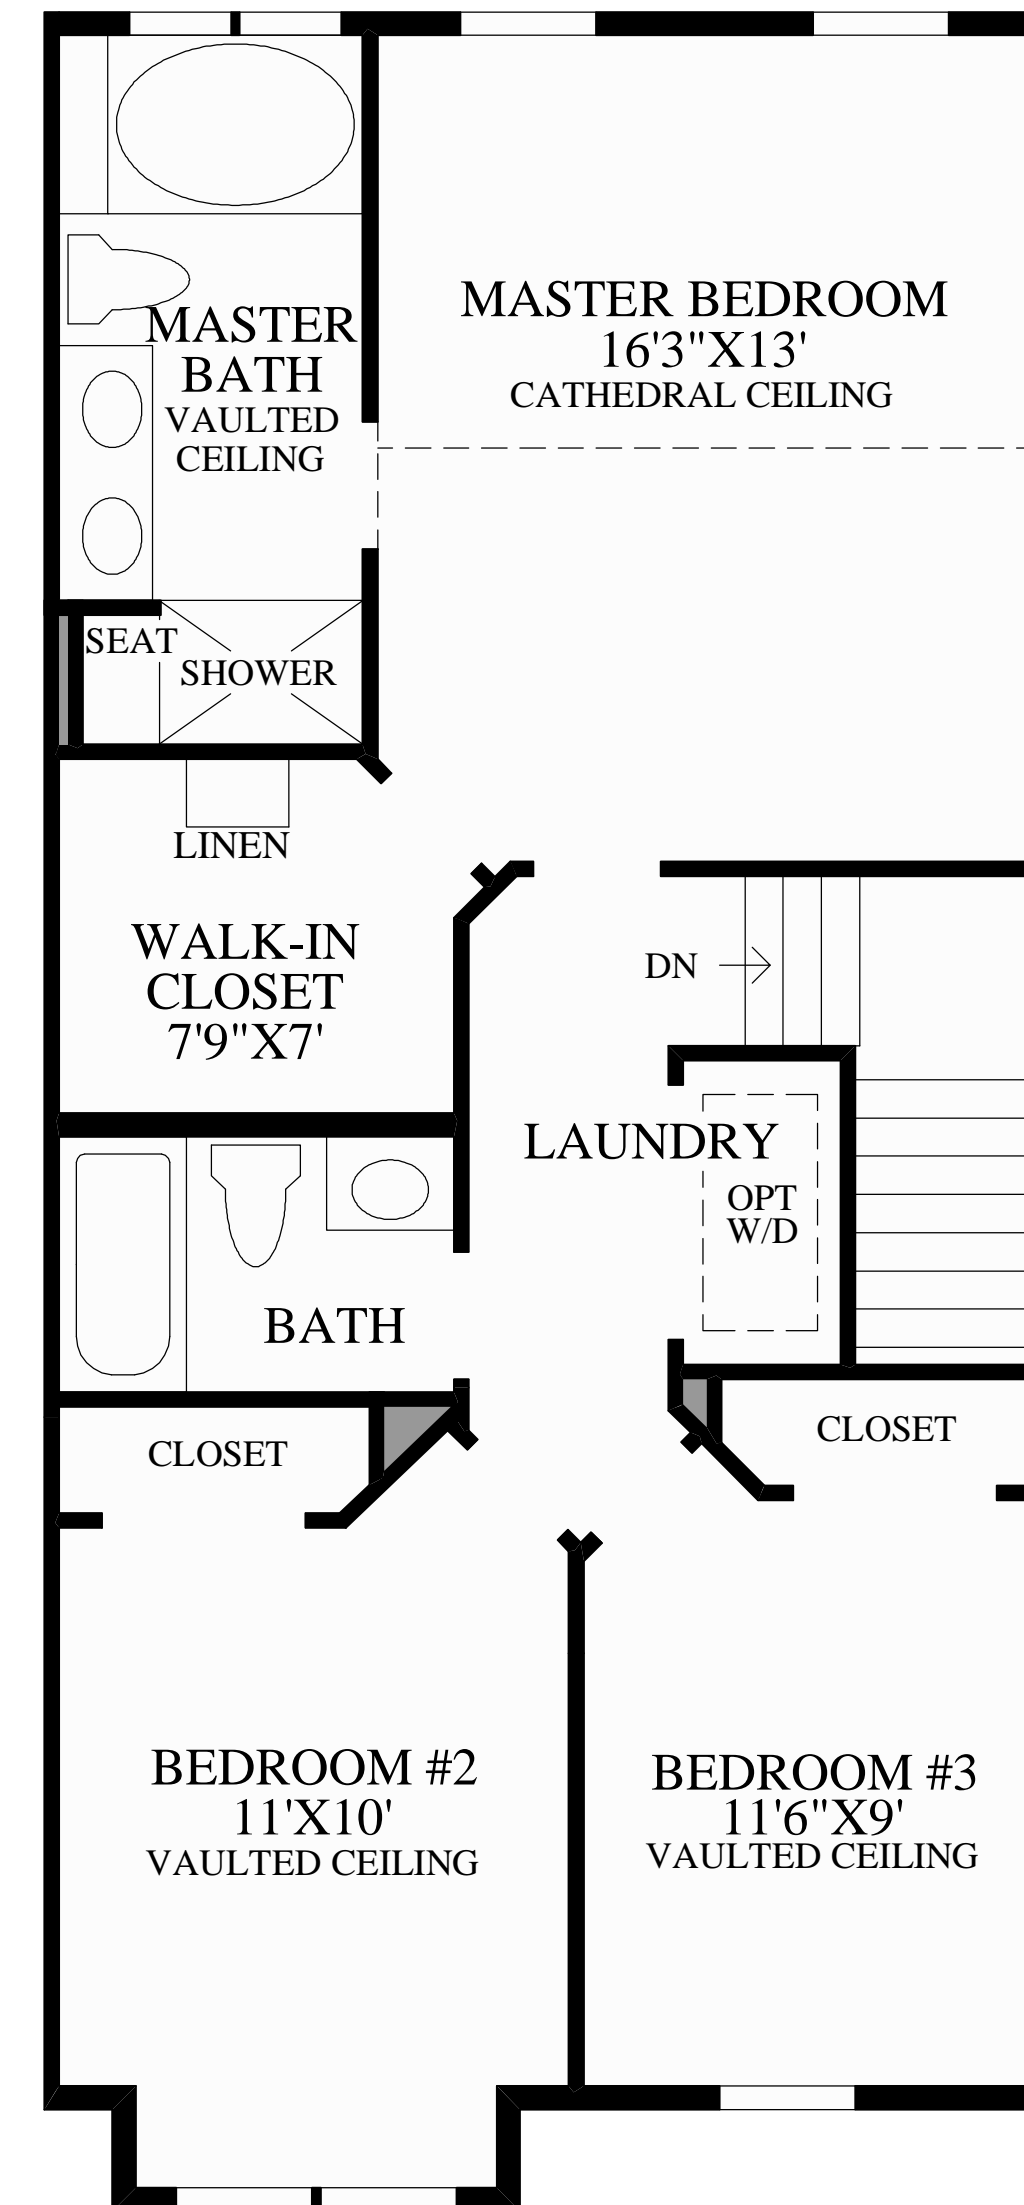

◆ The Bantam ◆

Lower Level

The lower level includes a two-car garage and ample storage.

Living Level

The living level foyer is open to the living room and dining room creating an inviting space for entertaining family and friends. The kitchen features a pantry, a center island and has open views of the family room and breakfast area.

Bedroom Level

The bedroom level boasts a master bedroom with a large walk-in closet and a private master bath with a Roman tub, a dual-sink vanity and a separate shower with a seat. This level also features a second bedroom, a hall bath, a den and a conveniently located laundry.