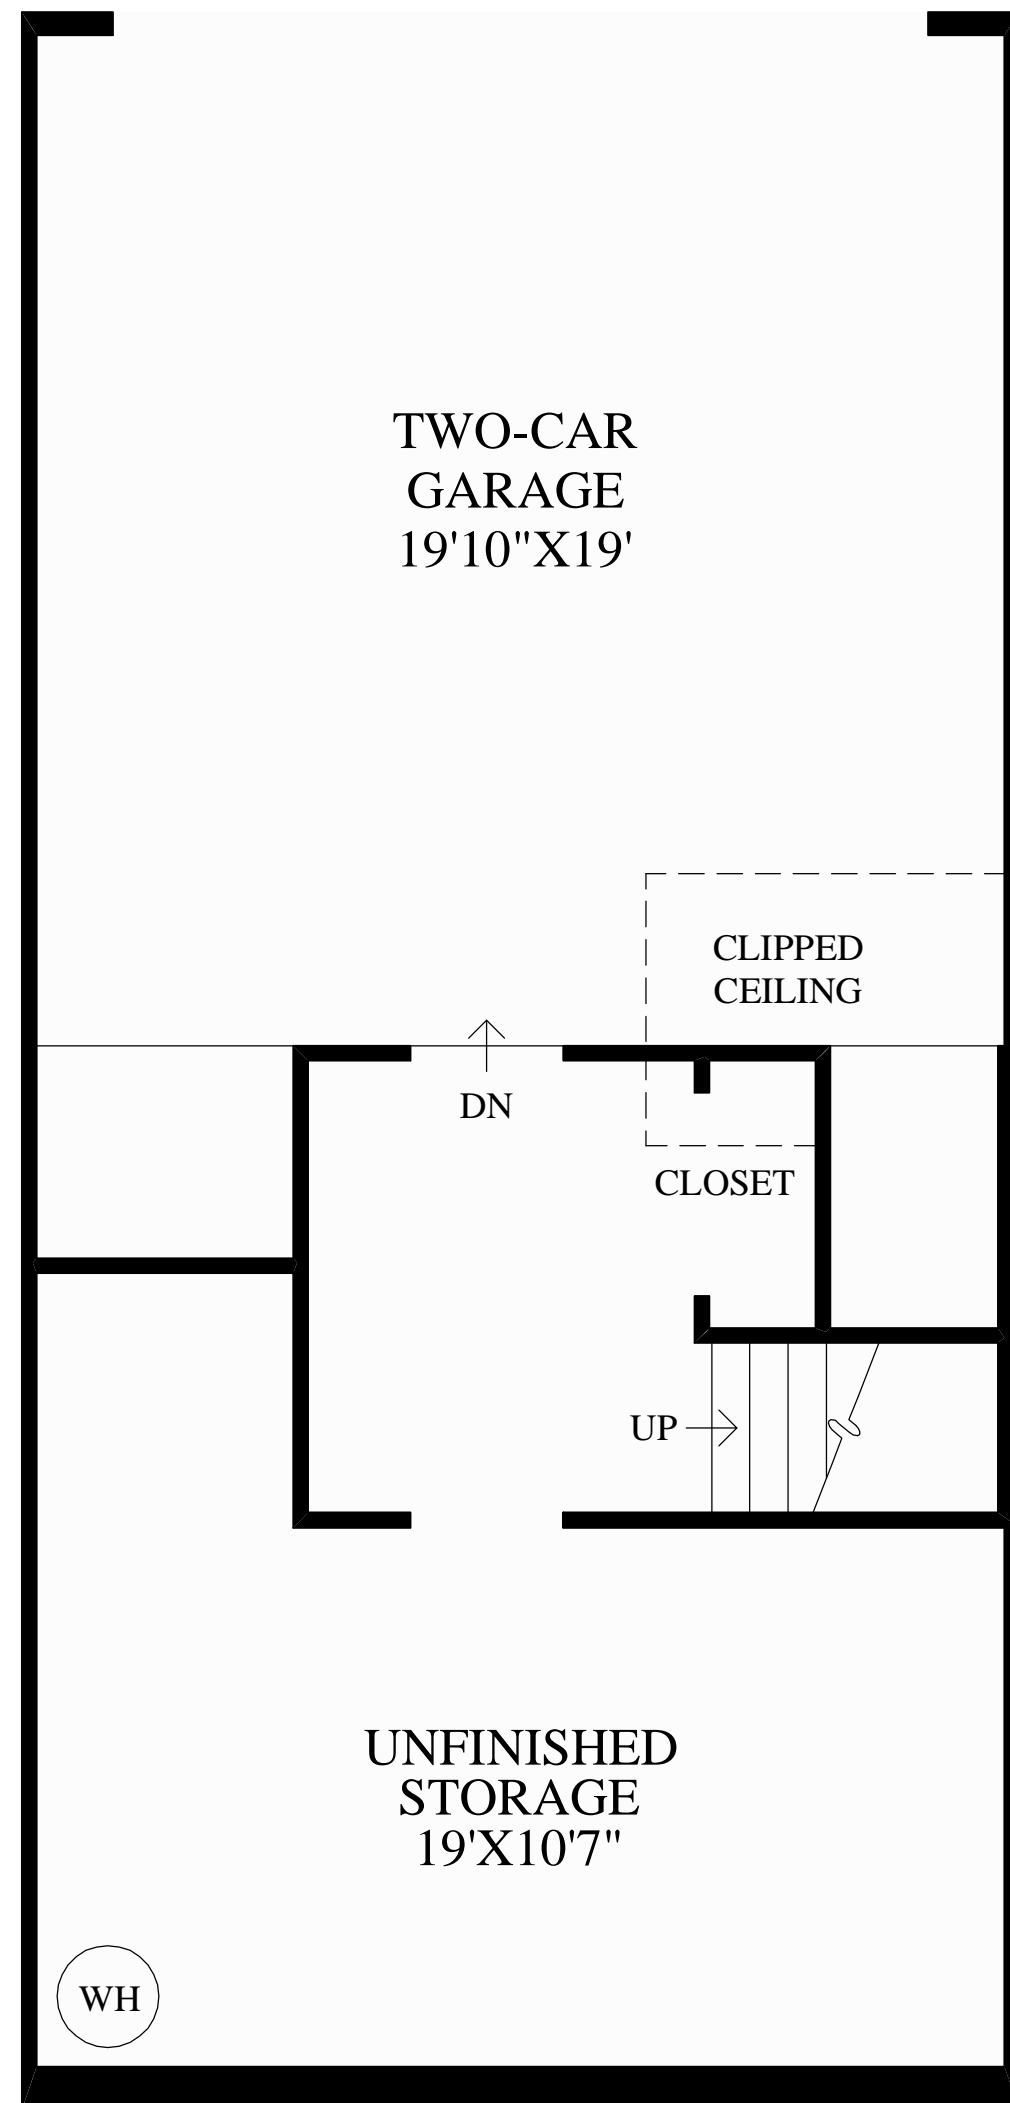

◆ The Bantam ◆

Lower Level

The lower level includes a two-car garage and ample storage.

Living Level

The living level foyer is open to the living room and dining room creating an inviting space for entertaining family and friends. The kitchen features a pantry, a center island and has open views of the family room and breakfast area.

Bedroom Level

The bedroom level boasts a master bedroom with a large walk-in closet and a private master bath with a Roman tub, a dual-sink vanity and a separate shower with a seat. This level also features a second bedroom, a hall bath, a den and a conveniently located laundry.