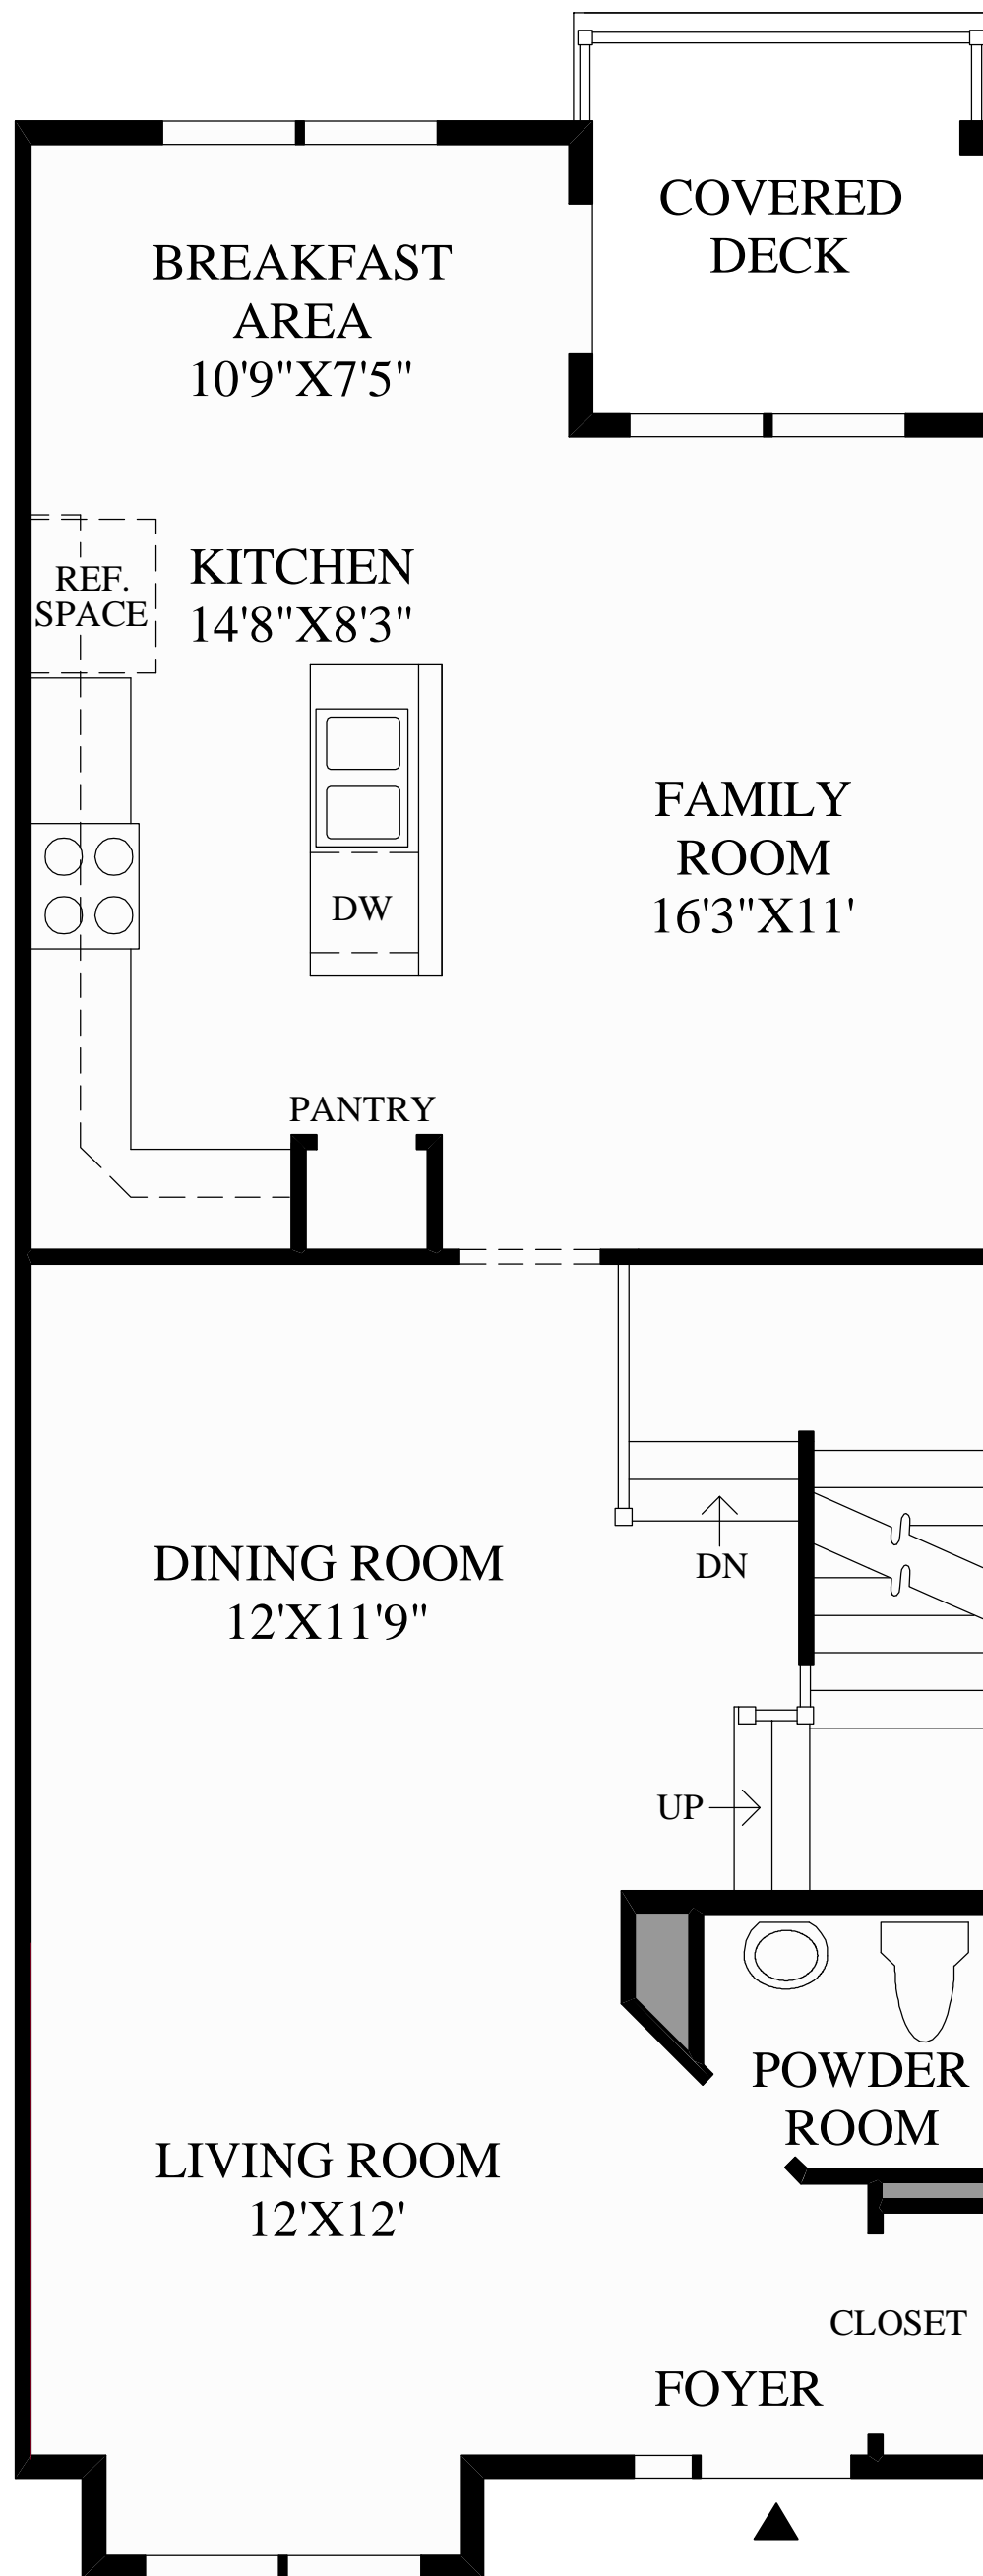

◆ The Bantam ◆

Lower Level

The lower level includes a two-car garage and ample storage.

Living Level

The living level foyer is open to the living room and dining room creating an inviting space for entertaining family and friends. The kitchen features a pantry, a center island and has open views of the family room and breakfast area.

Bedroom Level

The bedroom level boasts a master bedroom with a large walk-in closet and a private master bath with a Roman tub, a dual-sink vanity and a separate shower with a seat. This level also features a second bedroom, a hall bath, a den and a conveniently located laundry.