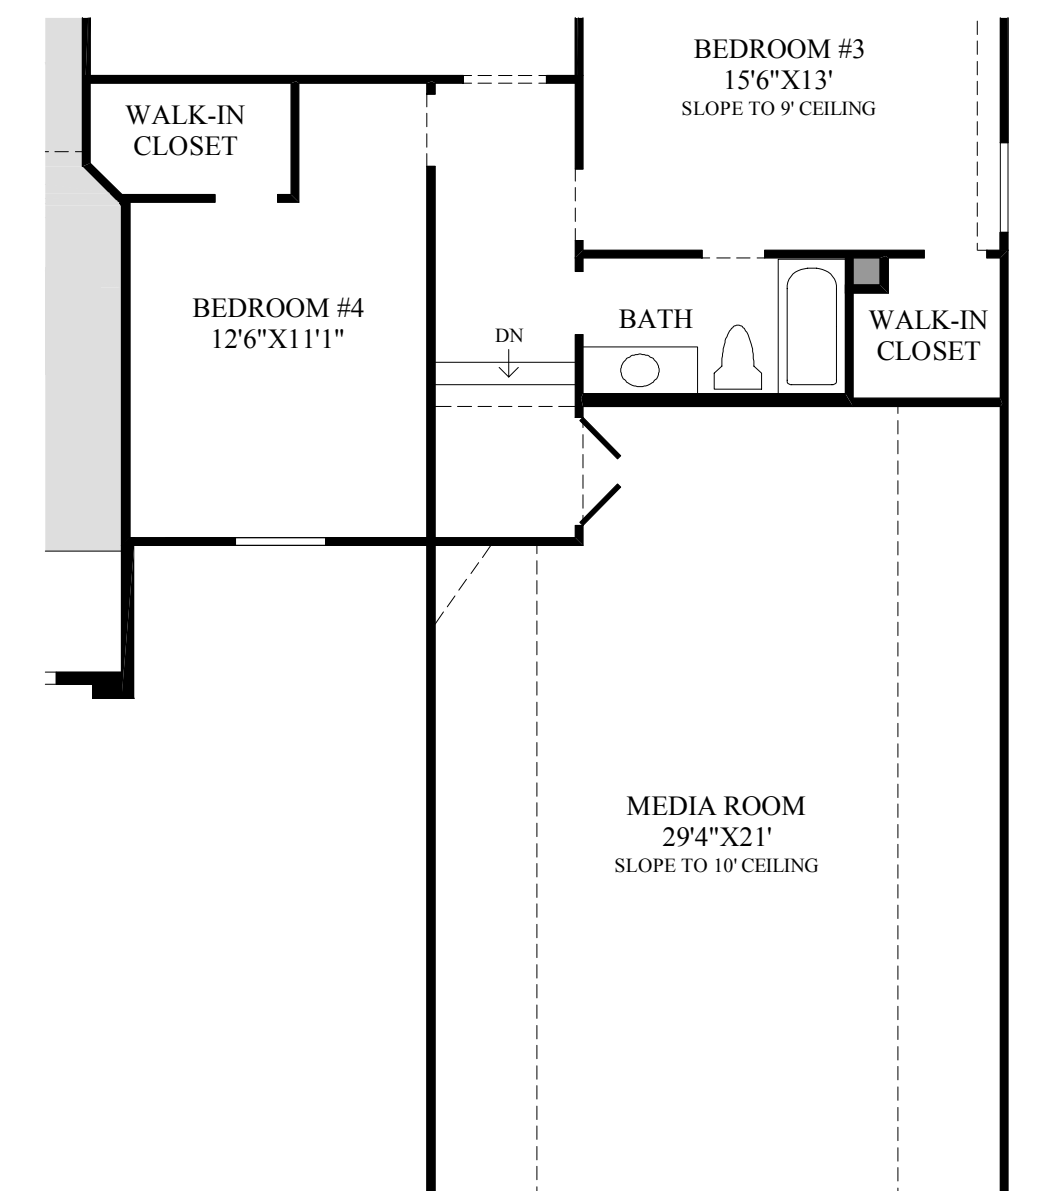

SHOWN WITH OPTIONAL FIFTH BEDROOM

Second Floor

THE BELLWYNN HIGHLIGHTS

- Exquisite foyer reveals curved staircase, appealing dining room, and study with double-door entry.
- Two-story great room features enticing standard fireplace framed by attractive arched art niches.
- Grand kitchen is equipped with walk-in pantry, center island with breakfast bar, and adjacent sunlit breakfast area.
- Superb master bedroom suite flaunts a tray ceiling and magnificent window display.
- Adjoining master bath includes dual vanities, built-in bench, soaking tub, glass-enclosed shower, and impressive walk-in closet.
- Captivating second floor offers gameroom and great first-floor overlook views.

GREAT ROOM WITH OPTIONAL CURVED BALCONY AND OPEN-BEAM CEILING

SHOWN WITH OPTIONAL MEDIA ROOM ADDITION