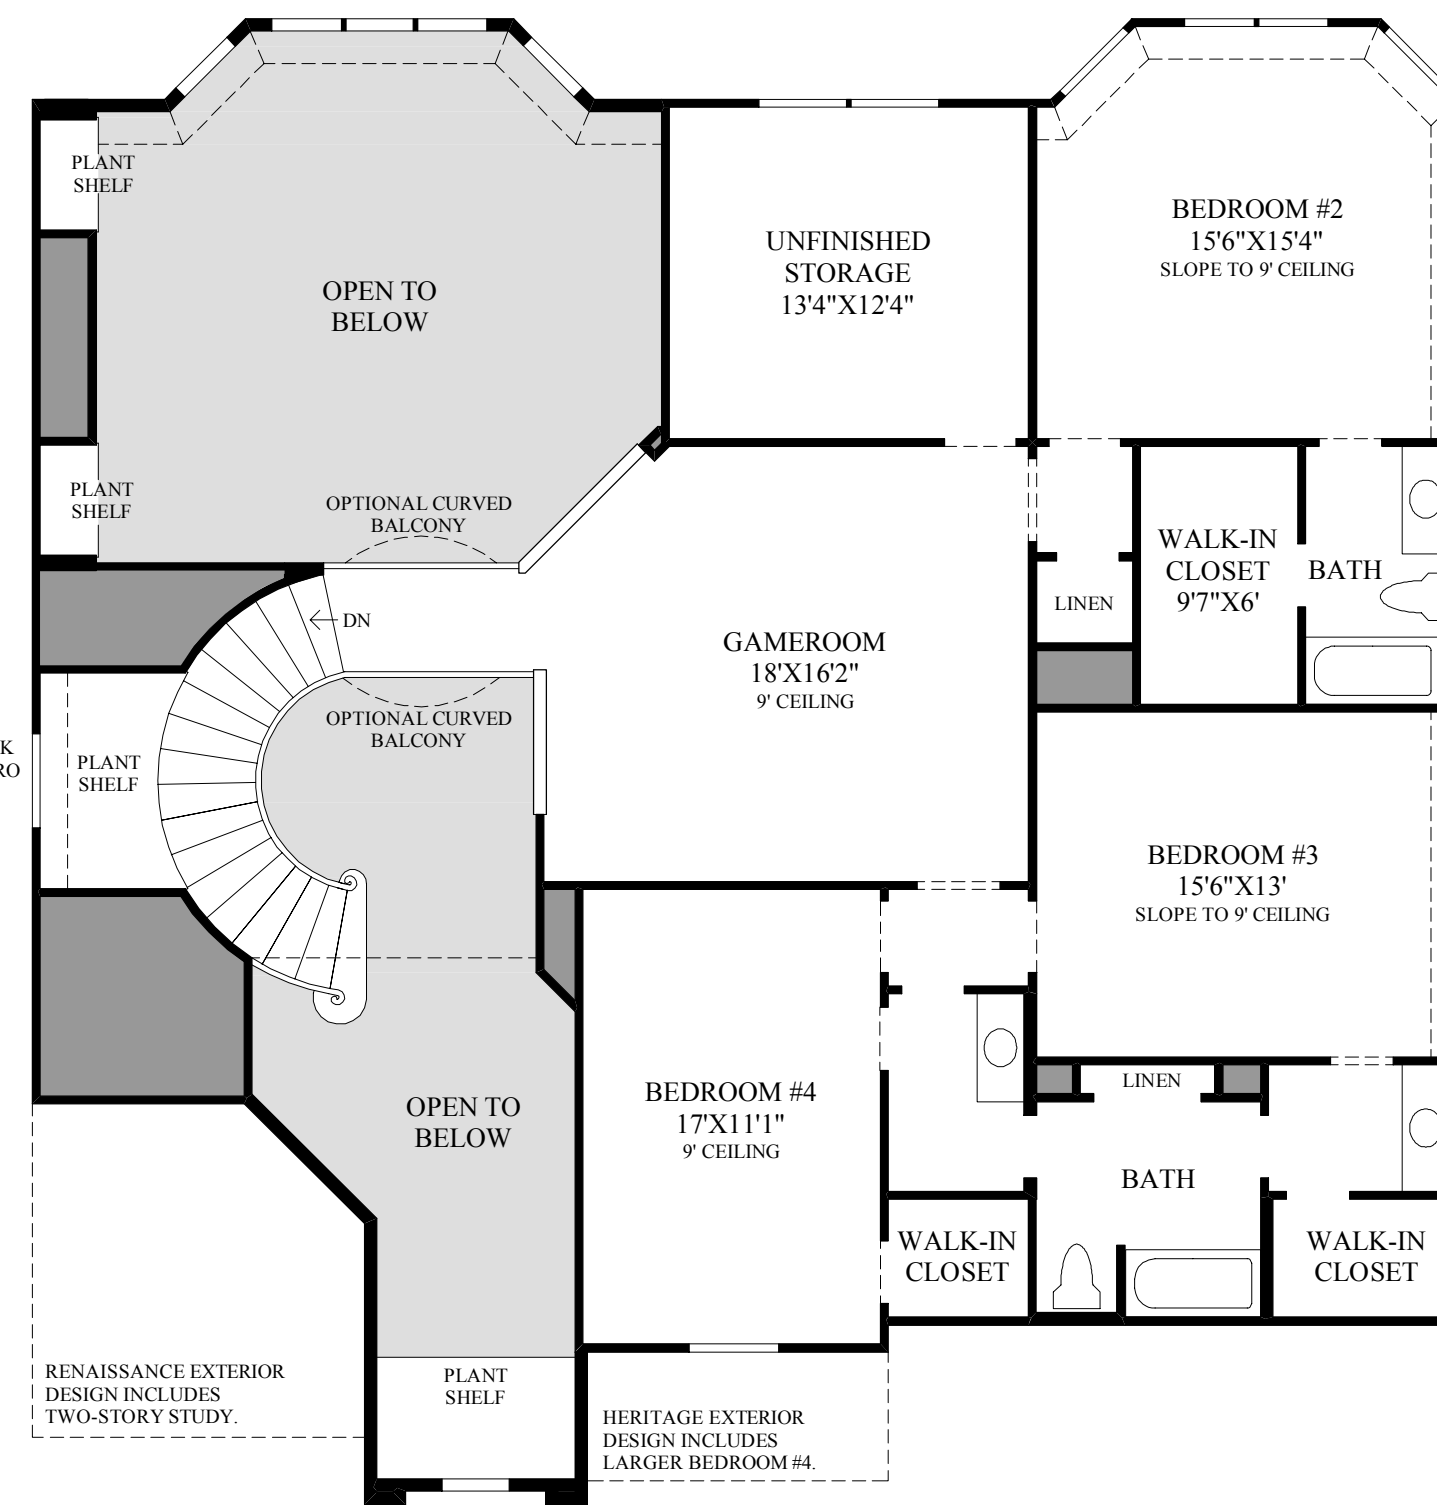

SHOWN WITH OPTIONAL FIFTH BEDROOM

Second Floor

THE BELLWYNN HIGHLIGHTS

- Exquisite foyer reveals curved staircase, appealing dining room, and study with double-door entry.
- Two-story great room features enticing standard fireplace framed by attractive arched art niches.
- Grand kitchen is equipped with walk-in pantry, center island with breakfast bar, and adjacent sunlit breakfast area.
- Superb master bedroom suite flaunts a tray ceiling and magnificent window display.
- Adjoining master bath includes dual vanities, built-in bench, soaking tub, glass-enclosed shower, and impressive walk-in closet.
- Captivating second floor offers gameroom and great first-floor overlook views.

GREAT ROOM WITH OPTIONAL CURVED BALCONY AND OPEN-BEAM CEILING

SHOWN WITH OPTIONAL MEDIA ROOM ADDITION