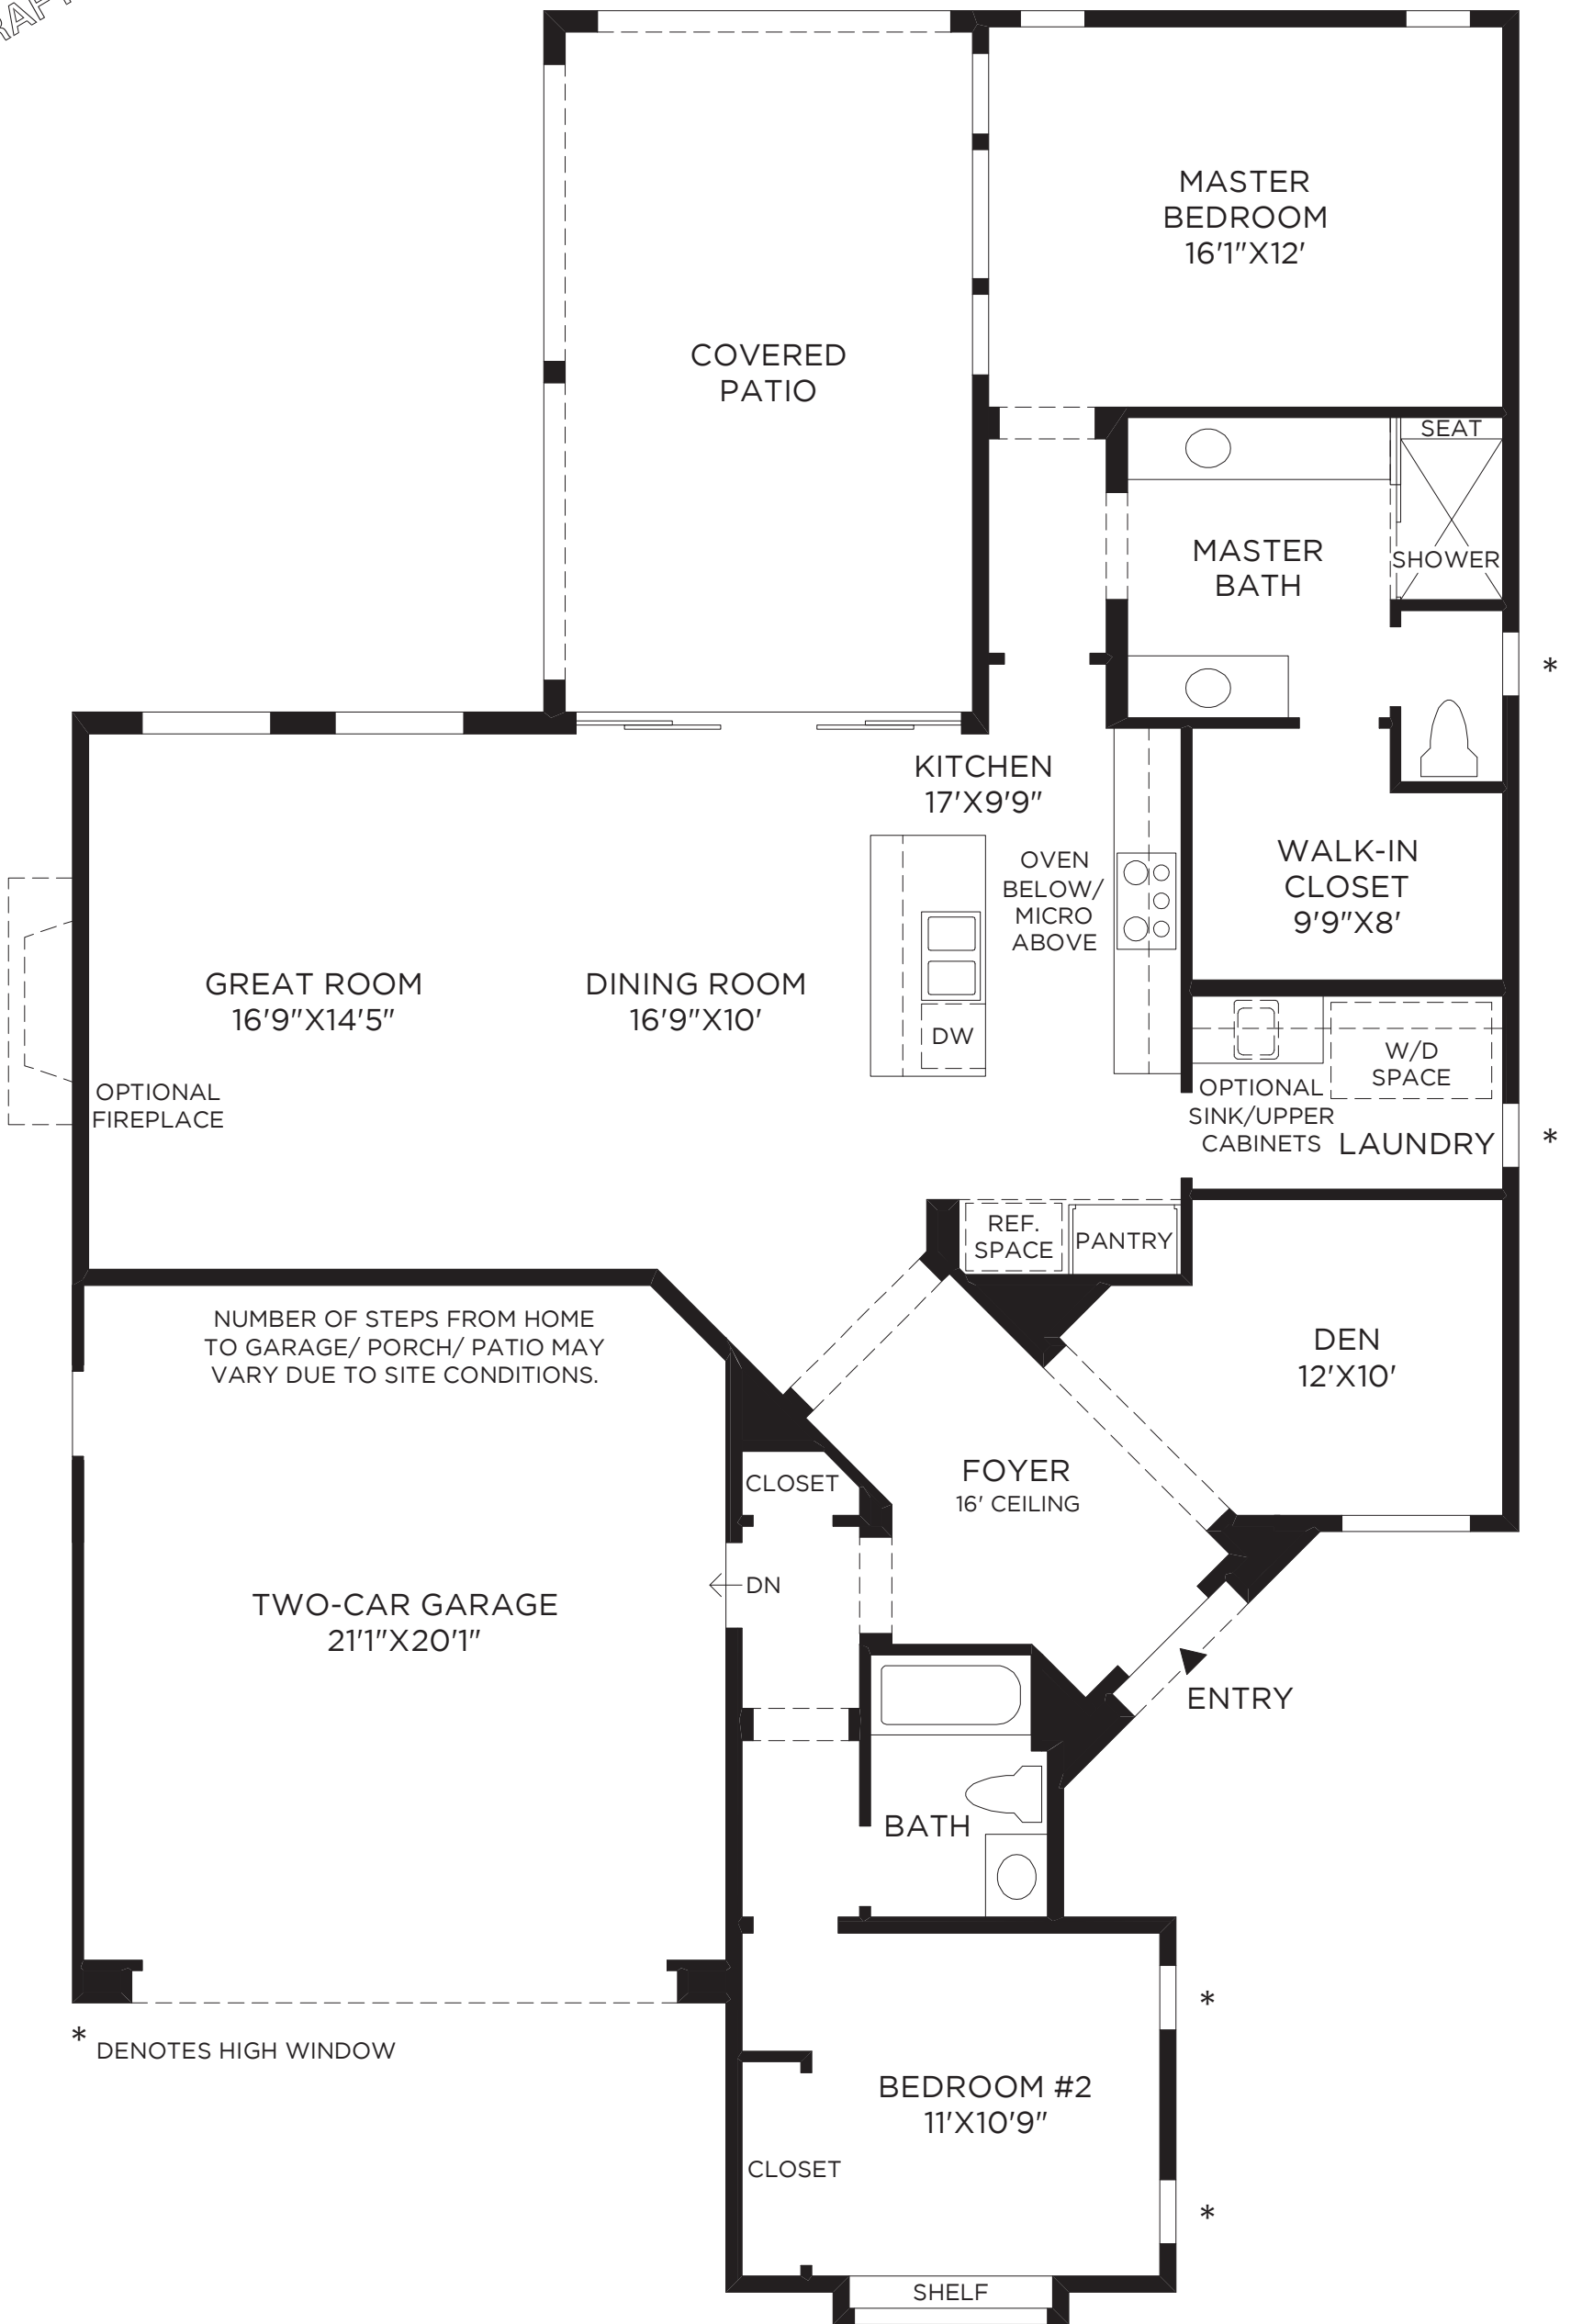

DRAFT

THE CAMBRIA | Home Designs

Mountain

Rendering for representation purposes only. Please see sales representative for details.

Modern Ranch

Rendering for representation purposes only. Please see sales representative for details.

Toll Brothers
AMERICA'S LUXURY HOME BUILDER®

TOL
LISTED
NYSE

(NV-RCRC/181290) 100418
©TB PROPRIETARY CORP. (CAMBRIA)

DRAFT

Floor Plan

FARMHOUSE EXTERIOR DESIGN SHOWN

Photographs, renderings, and floor plans are for representational purposes only and may not reflect the exact features or dimensions of your home. All dimensions are subject to field variations. Some design features and options shown may not be offered in your community. All options to be included in your home must be specified in an Exhibit B to the Agreement of Sale. All Toll Brothers floor plans and designs are copyrighted. All rights reserved and strictly enforced. This is not an offering where prohibited by law. Please consult our sales representative for details.