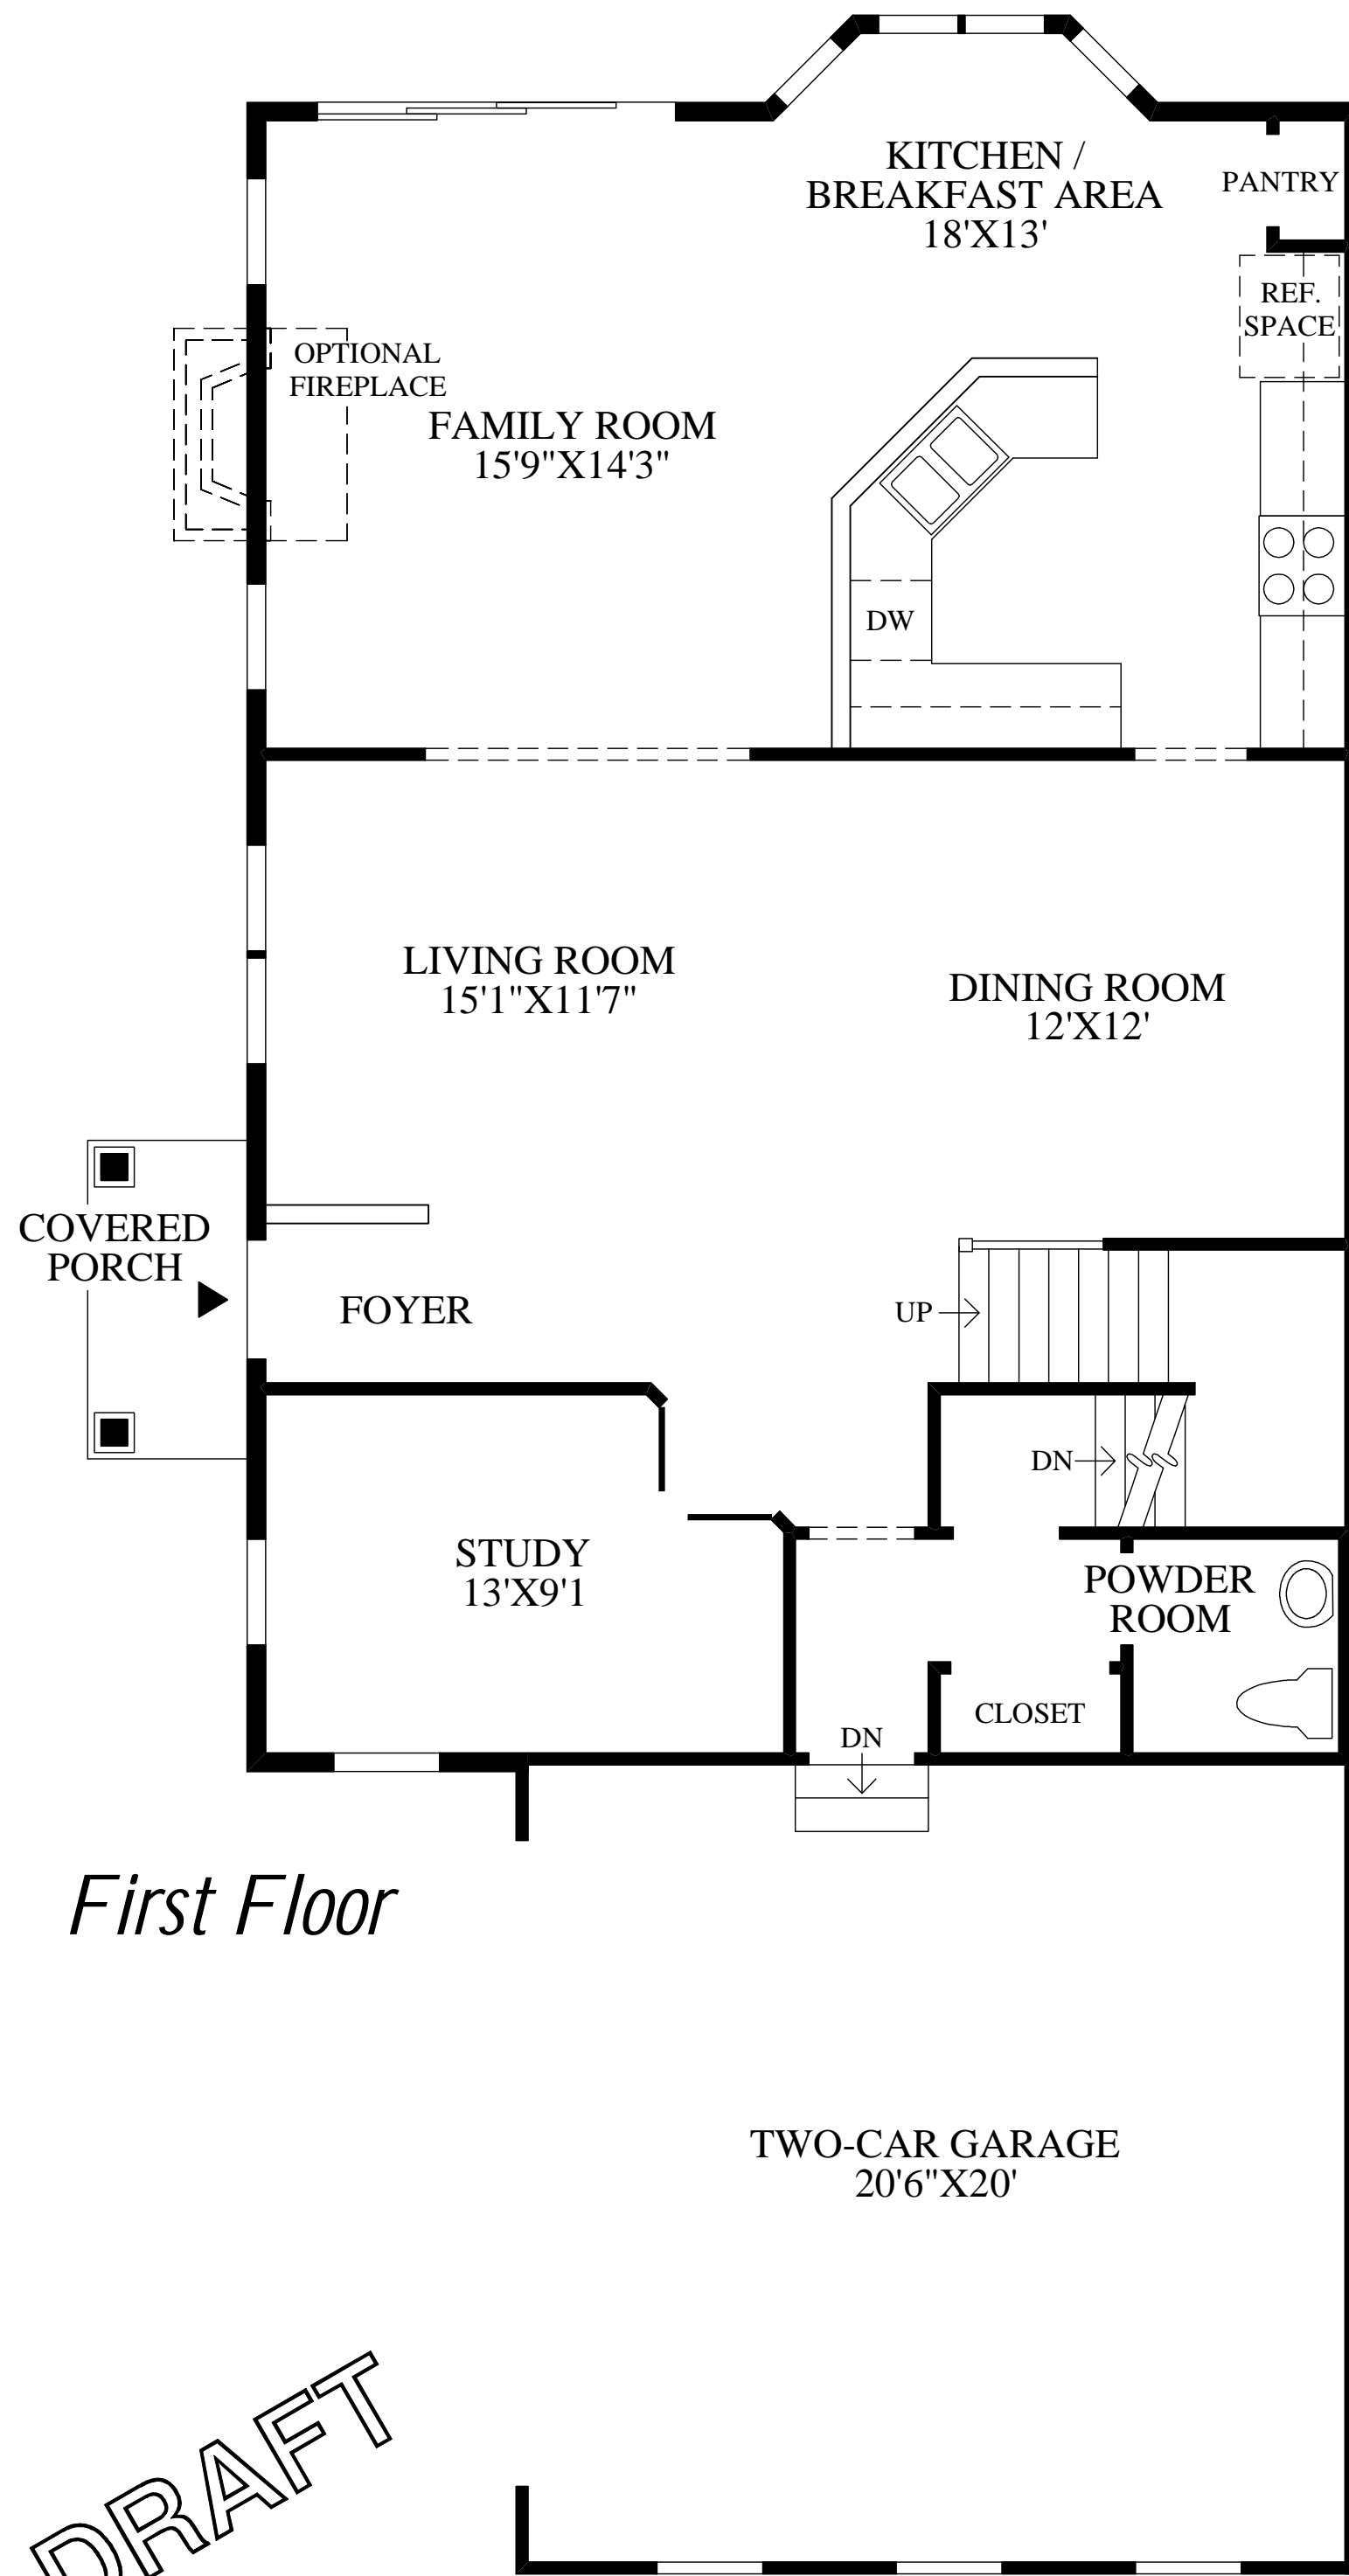

◆ The Canton ◆

DRAFT

◆

The foyer opens to the living room and dining room creating an ideal space for entertaining.

A private study with double doors.

The kitchen features a pantry, an adjoining breakfast area, and has an open view of the spacious family room.

The master bedroom includes a large walk-in closet and a private bath with a Roman tub, a separate shower with a seat, a dual-sink vanity, and a private toilet area.

This home also includes a loft, a second bedroom, a hall bath, and a conveniently located laundry.

2 bedrooms and 2 ½ baths.

Included two-car garage.

◆

DRAFT