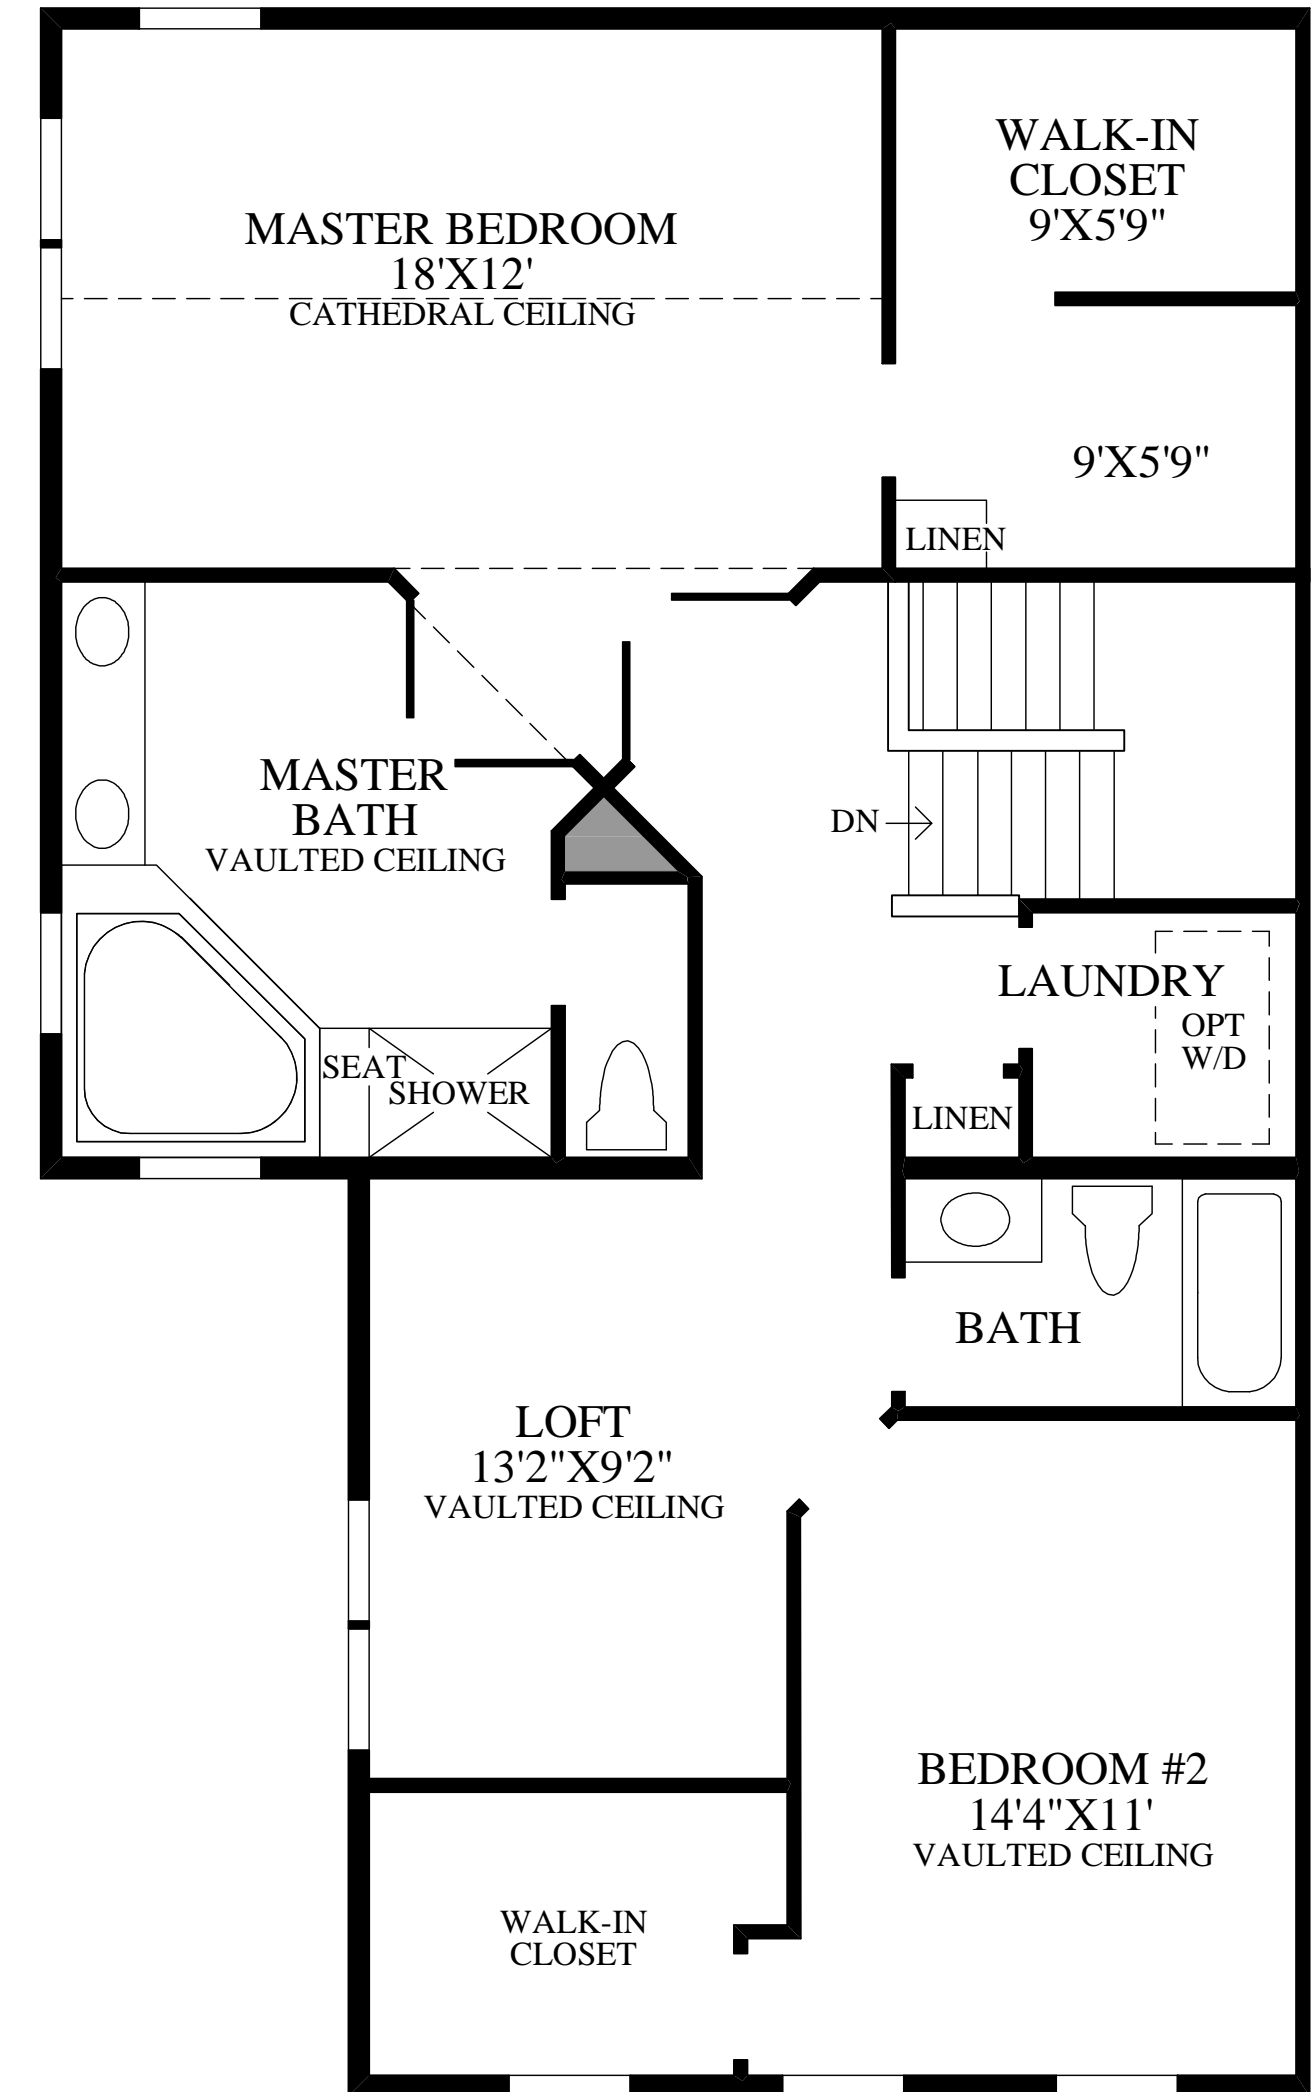

◆ The Canton ◆

DRAFT

◆

The foyer opens to the living room and dining room creating an ideal space for entertaining.

A private study with double doors.

The kitchen features a pantry, an adjoining breakfast area, and has an open view of the spacious family room.

The master bedroom includes a large walk-in closet and a private bath with a Roman tub, a separate shower with a seat, a dual-sink vanity, and a private toilet area.

This home also includes a loft, a second bedroom, a hall bath, and a conveniently located laundry.

2 bedrooms and 2 ½ baths.

Included two-car garage.

◆

DRAFT