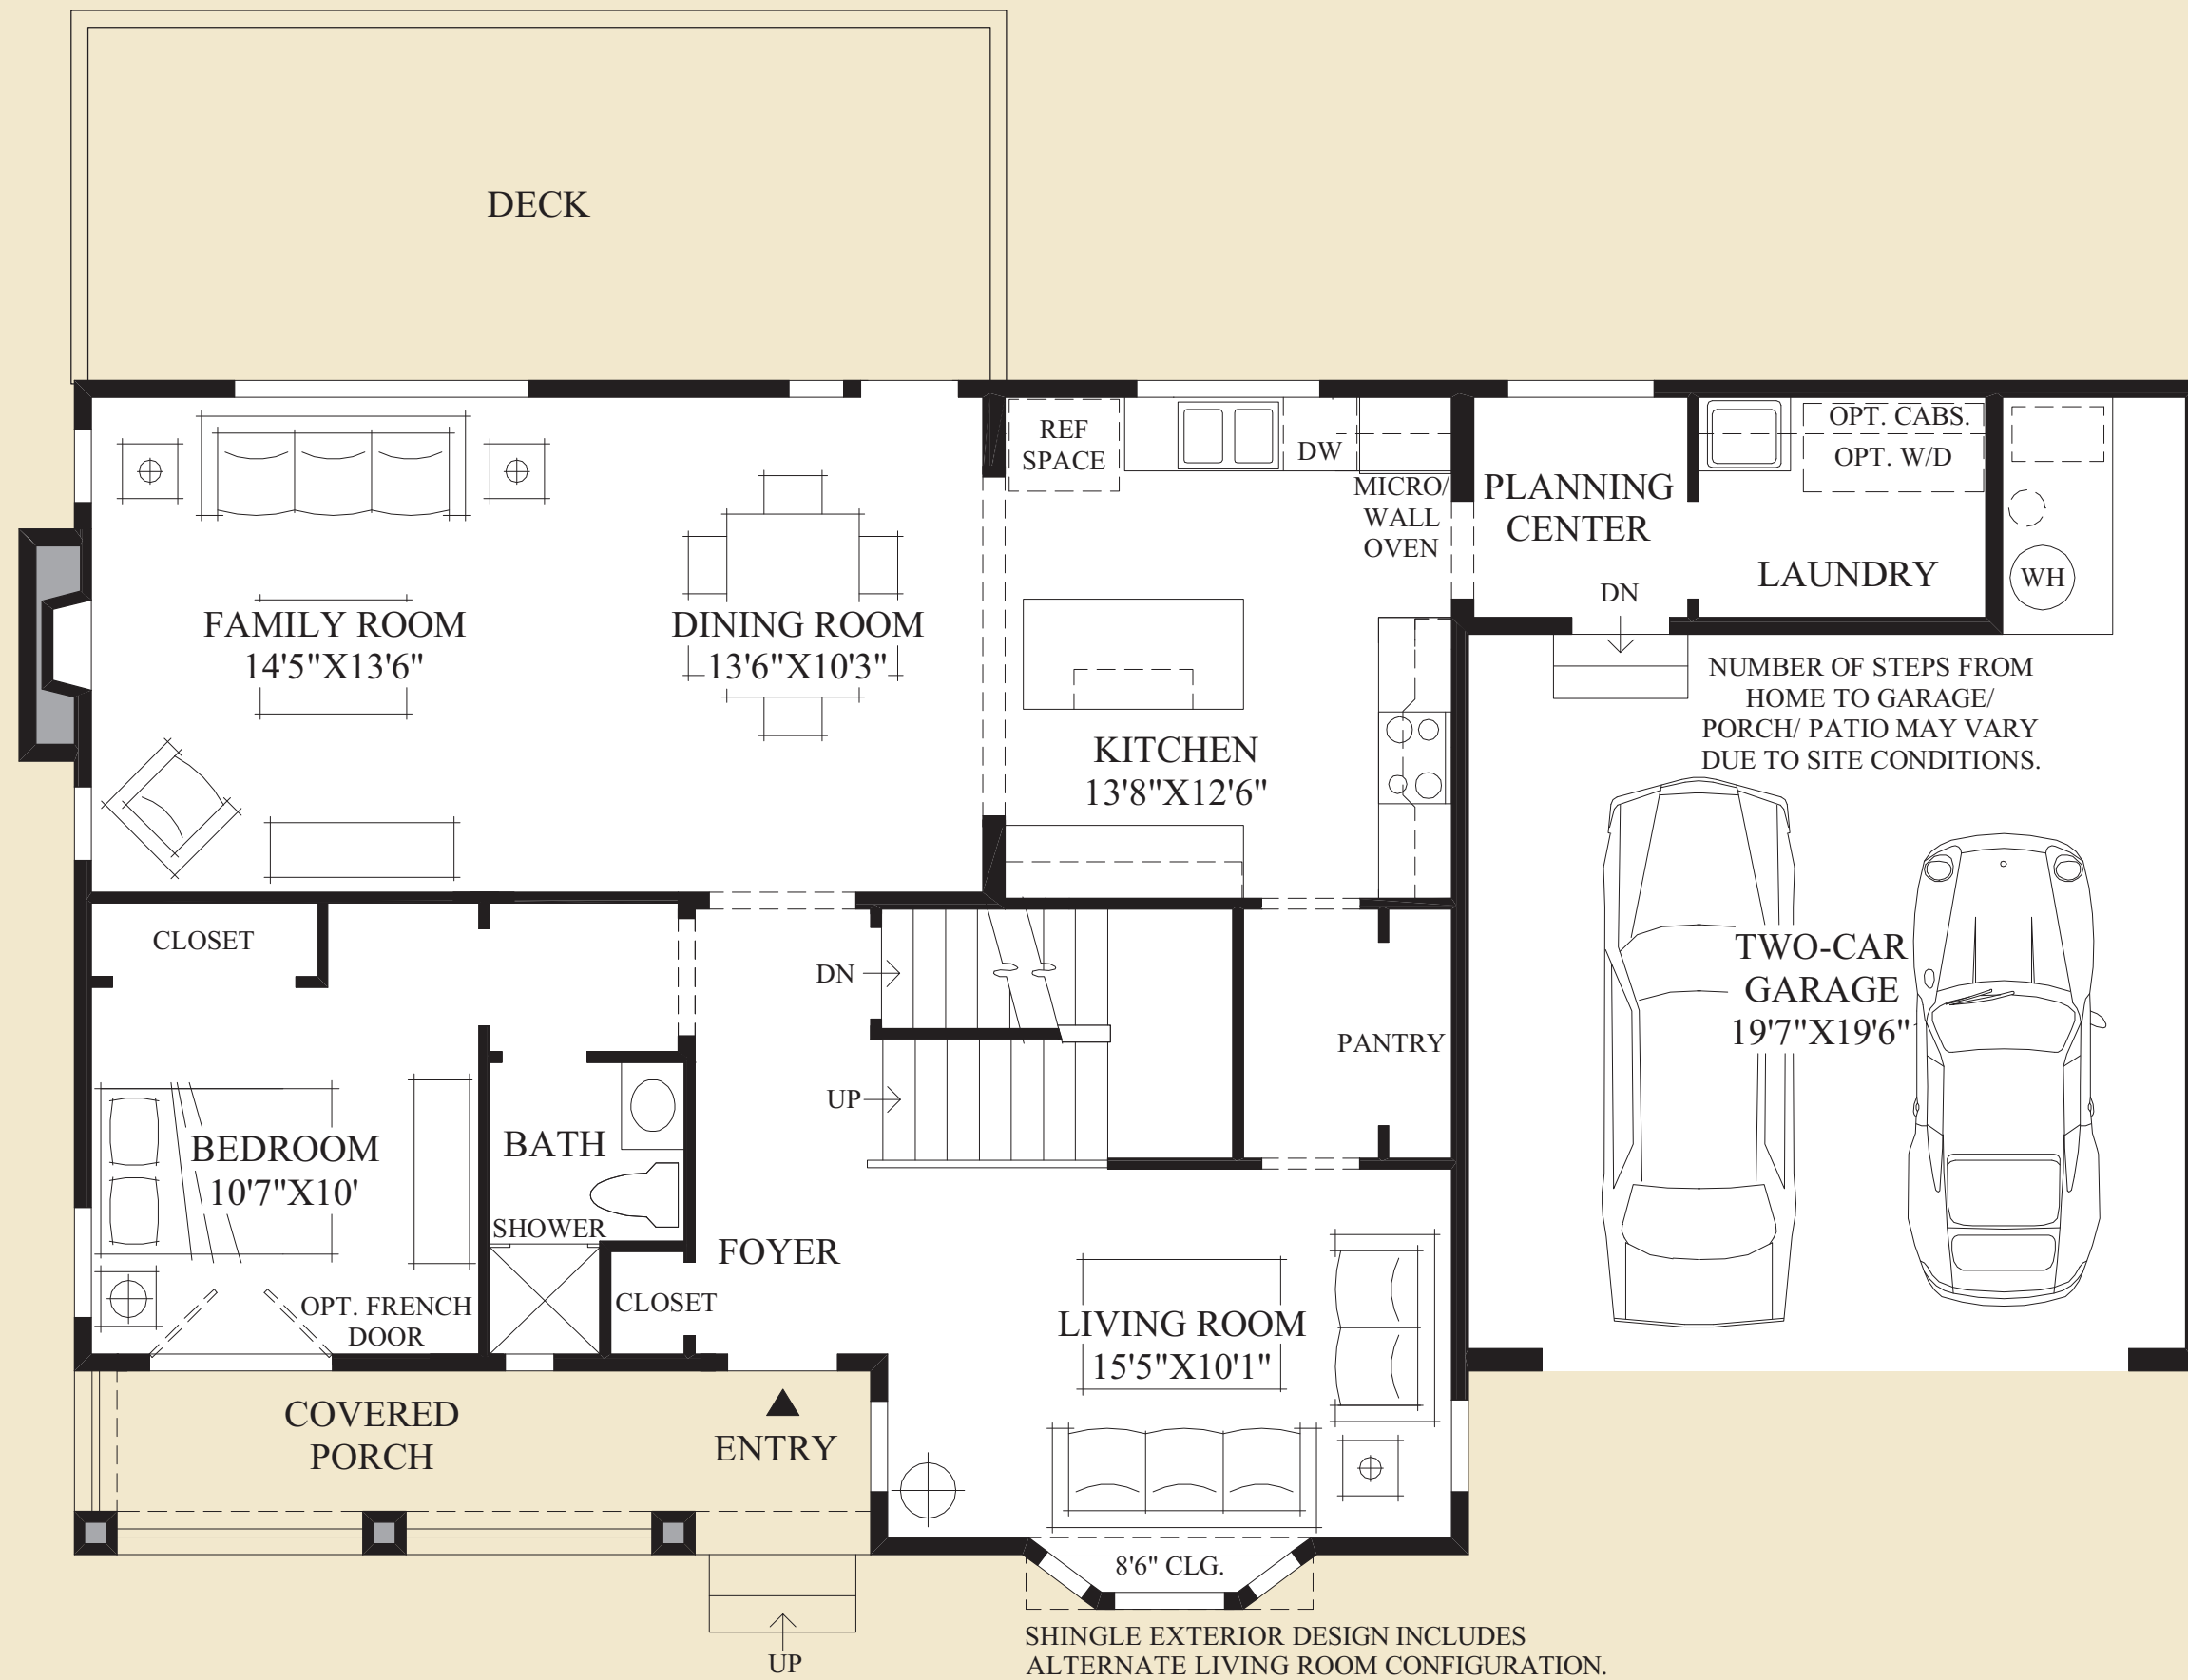

THE COLUMBIA WITH BASEMENT | Exterior Designs

Shingle

THE COLUMBIA WITH BASEMENT

Traditional

Toll Brothers
America's Luxury Home Builder®

Toll Brothers
America's Luxury Home Builder®

First Floor

TRADITIONAL EXTERIOR DESIGN SHOWN

Second Floor

Basement

THE COLUMBIA WITH BASEMENT HIGHLIGHTS

- Captivating covered entry leads to secluded living room with walk-out bay.
- Spacious entertaining area that includes a radiant family room with large picturesque window and cozy fireplace.
- Open dining room with access to the rear deck is adjacent to marvelous kitchen with large pantry, views to rear yard, and access to planning center.
- Luxurious master bedroom is highlighted by huge window, generous walk-in closet, and luxurious master bath featuring a soaking tub, inviting shower, and dual-sink vanity.
- Additional features include large bonus room, grand basement, and gameroom.