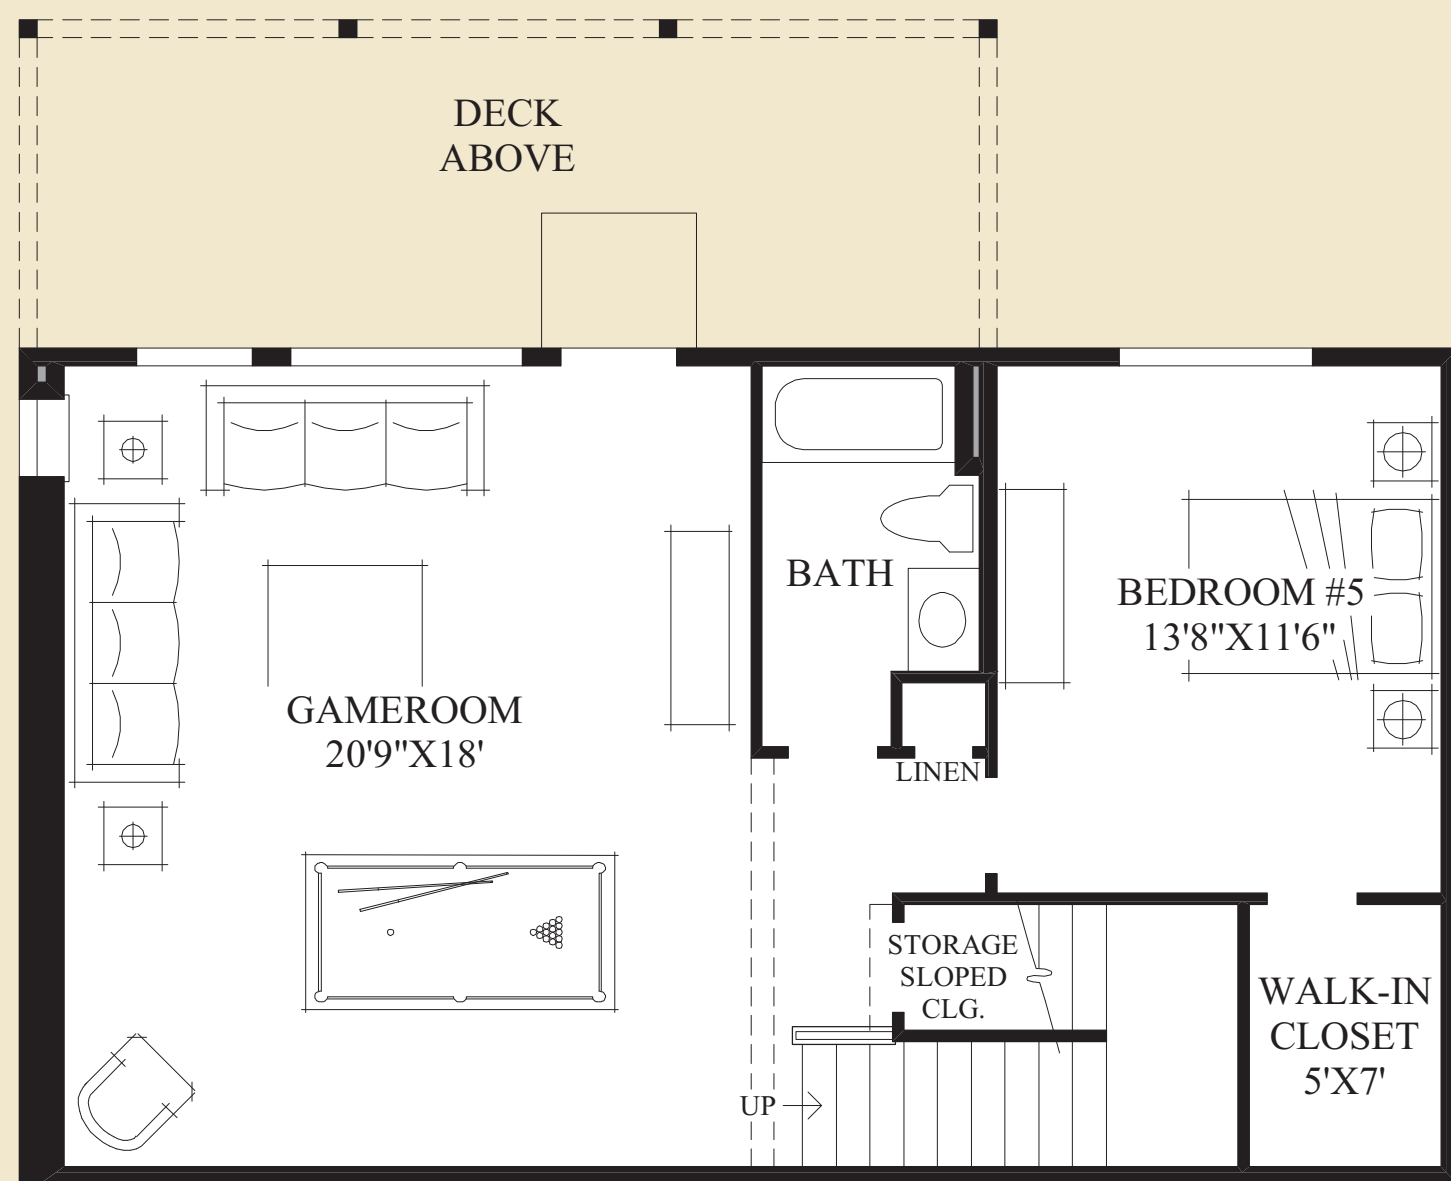

THE COLUMBIA WITH BASEMENT | Exterior Designs

Shingle

THE COLUMBIA WITH BASEMENT

Traditional

Toll Brothers
America's Luxury Home Builder®

Toll Brothers
America's Luxury Home Builder®

First Floor

TRADITIONAL EXTERIOR DESIGN SHOWN

Second Floor

Basement

THE COLUMBIA WITH BASEMENT HIGHLIGHTS

- Captivating covered entry leads to secluded living room with walk-out bay.
- Spacious entertaining area that includes a radiant family room with large picturesque window and cozy fireplace.
- Open dining room with access to the rear deck is adjacent to marvelous kitchen with large pantry, views to rear yard, and access to planning center.
- Luxurious master bedroom is highlighted by huge window, generous walk-in closet, and luxurious master bath featuring a soaking tub, inviting shower, and dual-sink vanity.
- Additional features include large bonus room, grand basement, and gameroom.