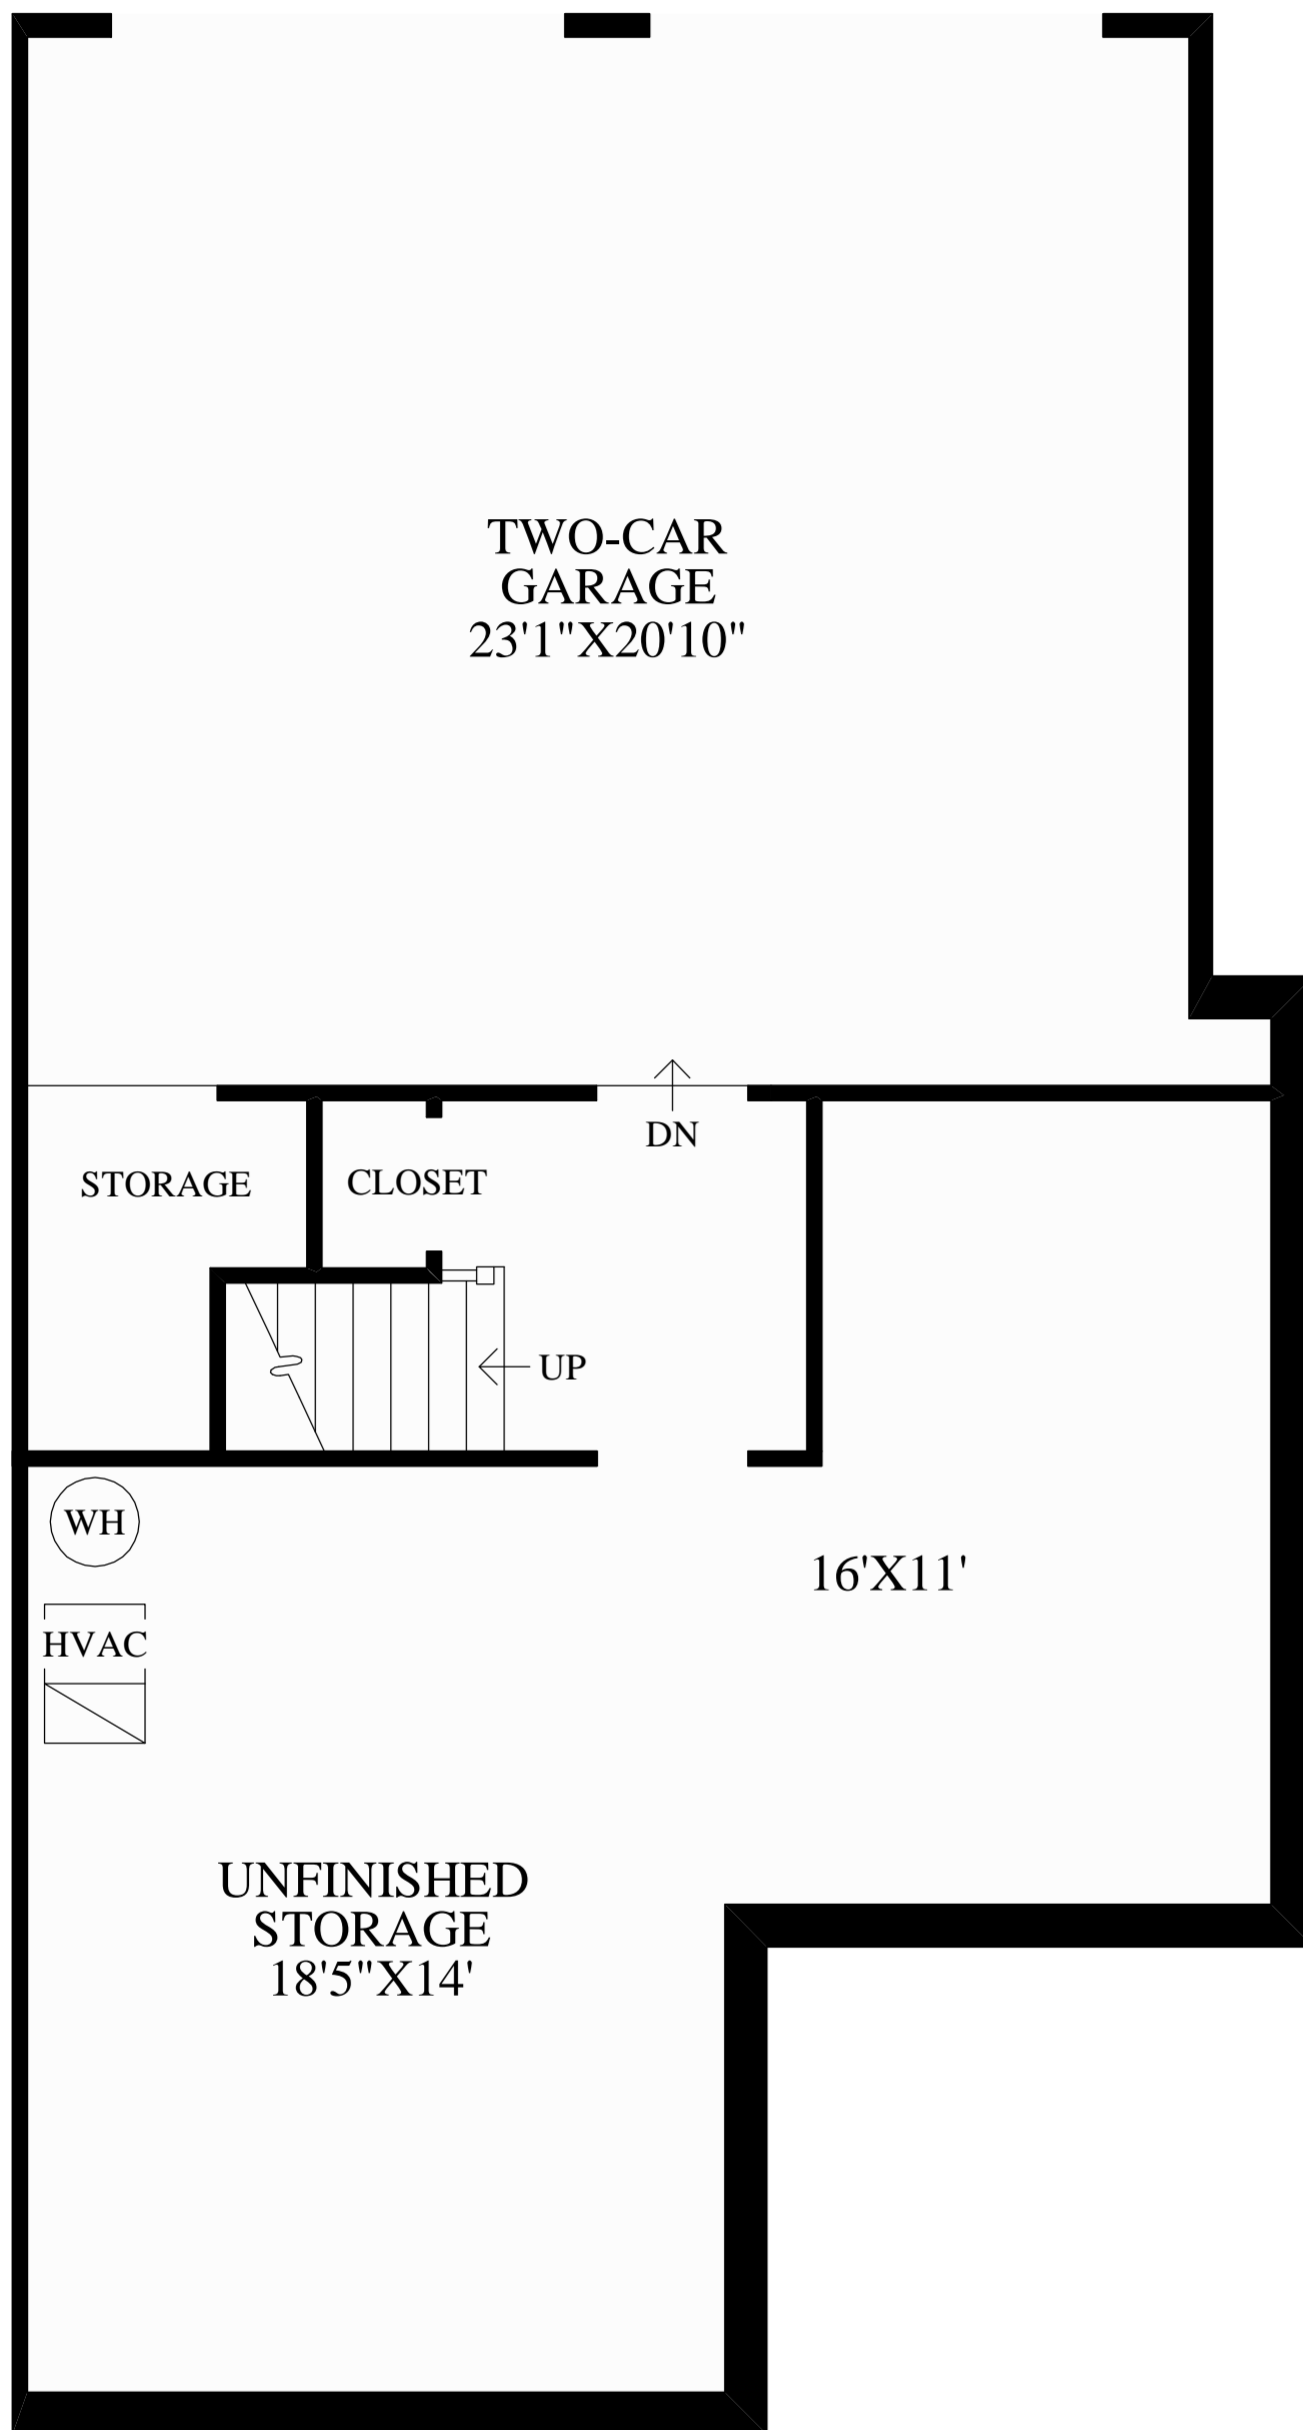

◆ The Eastford ◆

Lower Level

The lower level includes a two-car garage and ample unfinished storage.

Living Level

The living level foyer is located adjacent to the private study and leads to the formal dining room. The kitchen includes a large island that overlooks the family room, a pantry closet, and an attached breakfast area. There is also a powder room conveniently located on the living level.

Bedroom Level

The bedroom level boasts a master bedroom that includes a large walk-in closet and a private bath that offers a dual-sink vanity, a Roman tub, and a separate shower with a seat. Also, included on this level is an additional bedroom, a loft, a hall bath, and a conveniently located laundry.