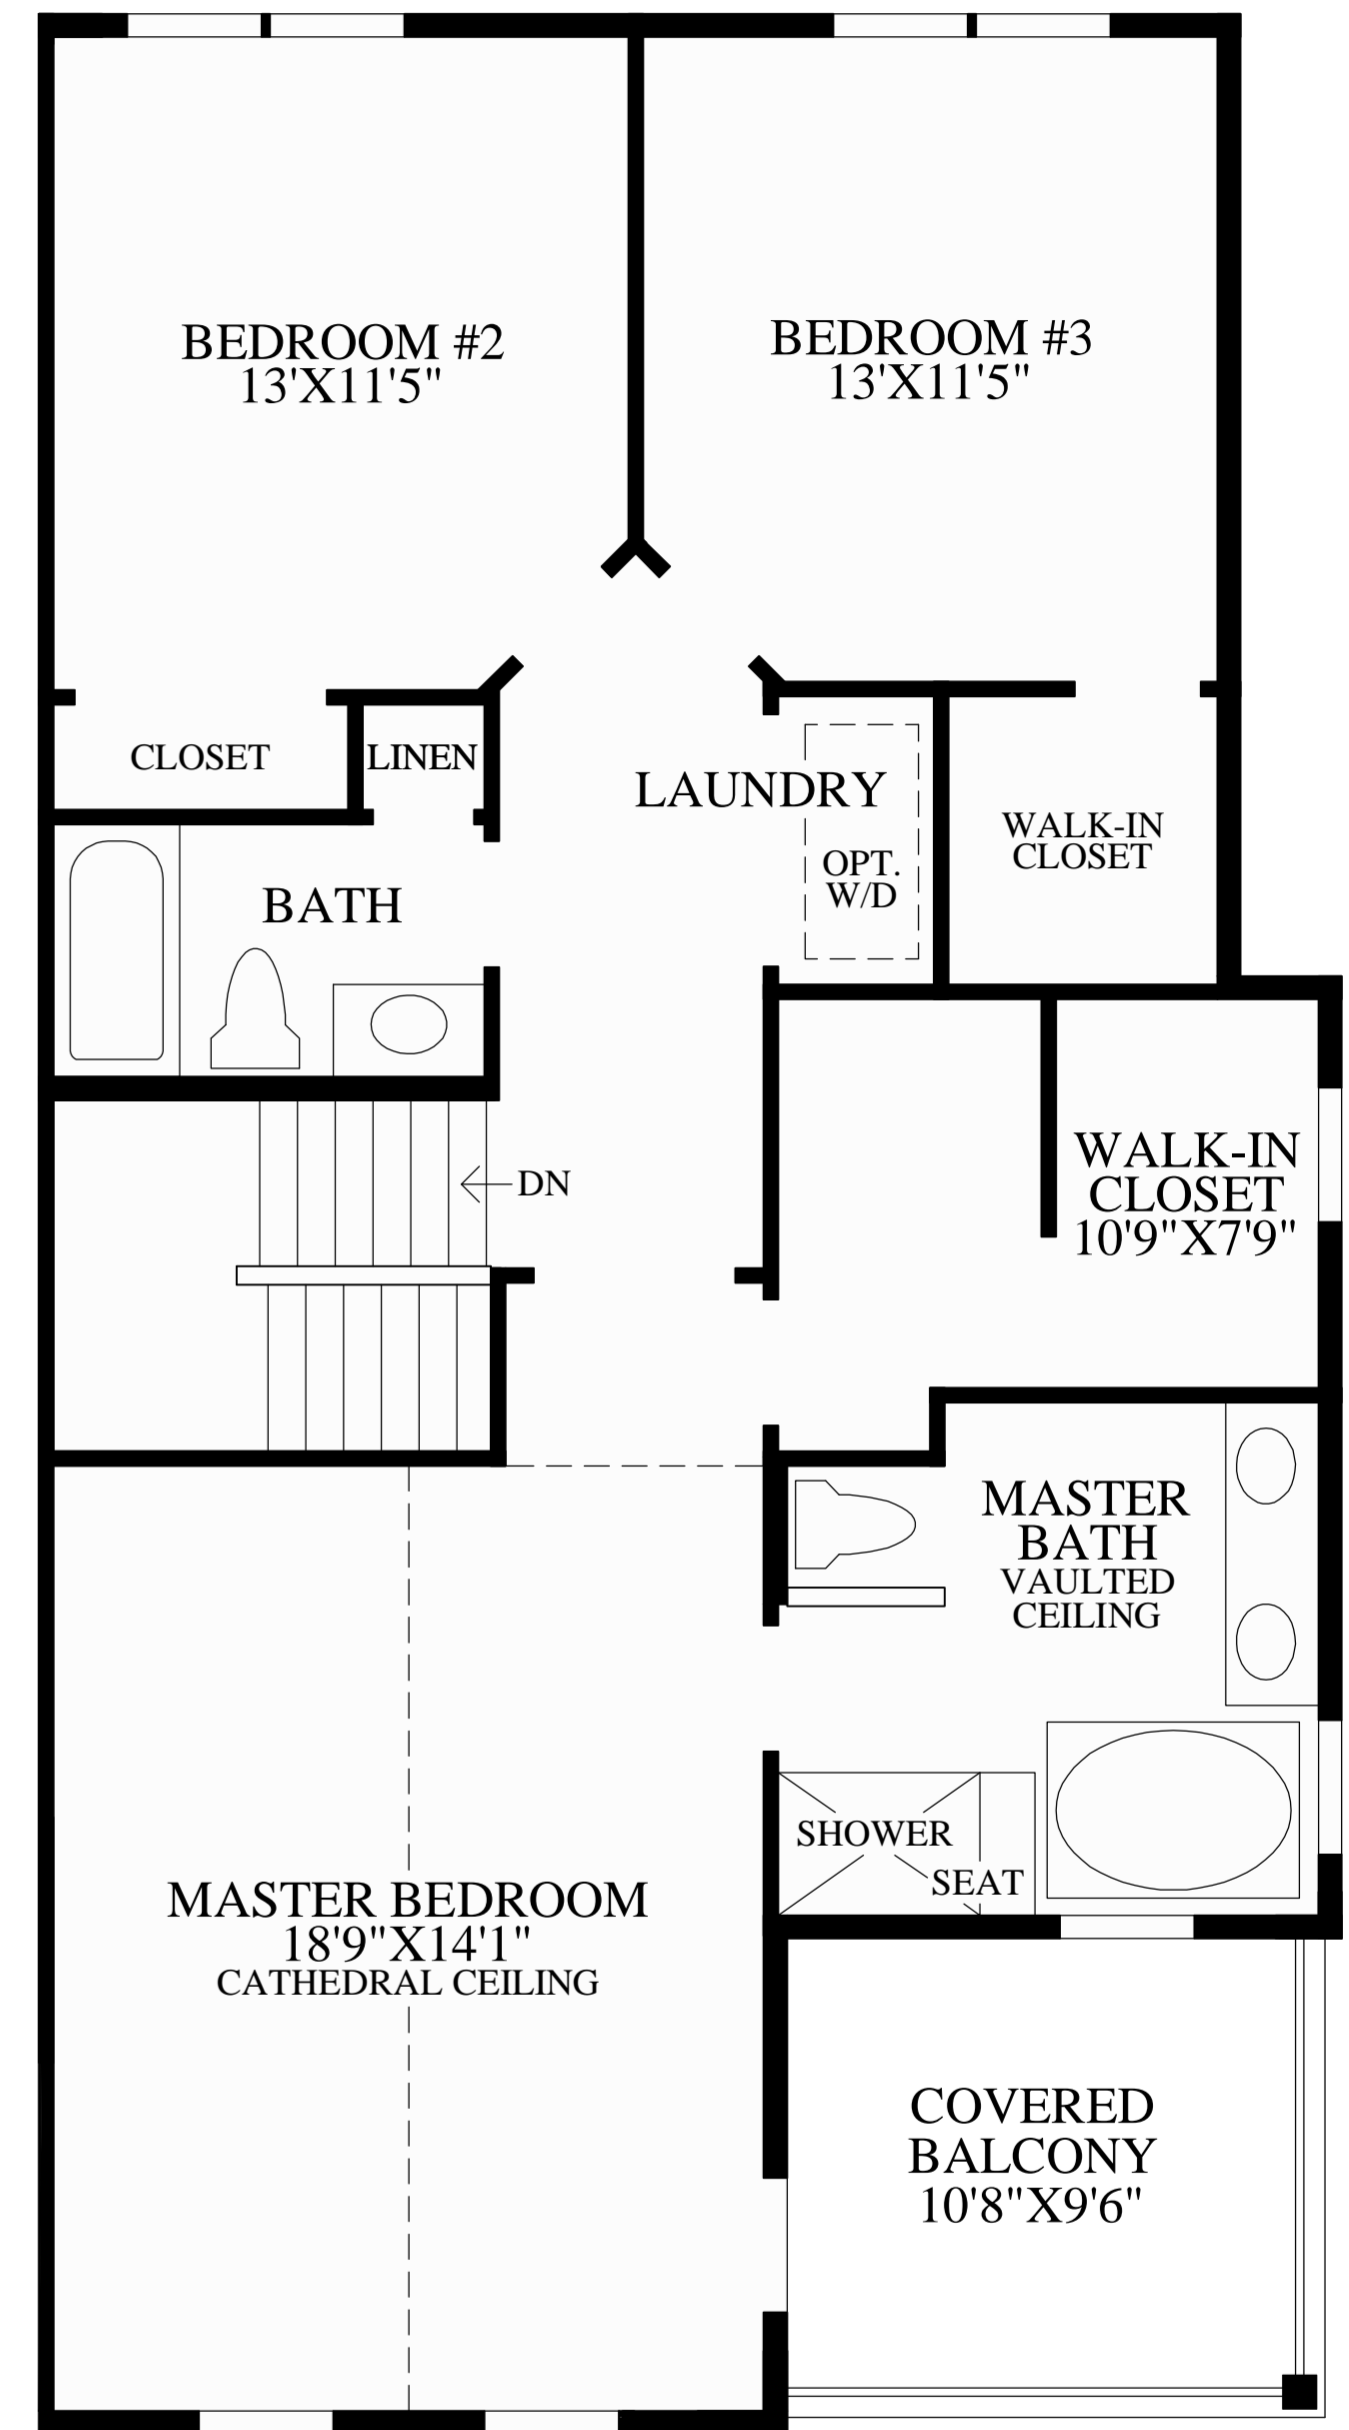

◆ The Eastford ◆

Lower Level

The lower level includes a two-car garage and ample unfinished storage.

Living Level

The living level foyer is located adjacent to the private study and leads to the formal dining room. The kitchen includes a large island that overlooks the family room, a pantry closet, and an attached breakfast area. There is also a powder room conveniently located on the living level.

Bedroom Level

The bedroom level boasts a master bedroom that includes a large walk-in closet and a private bath that offers a dual-sink vanity, a Roman tub, and a separate shower with a seat. Also, included on this level is an additional bedroom, a loft, a hall bath, and a conveniently located laundry.