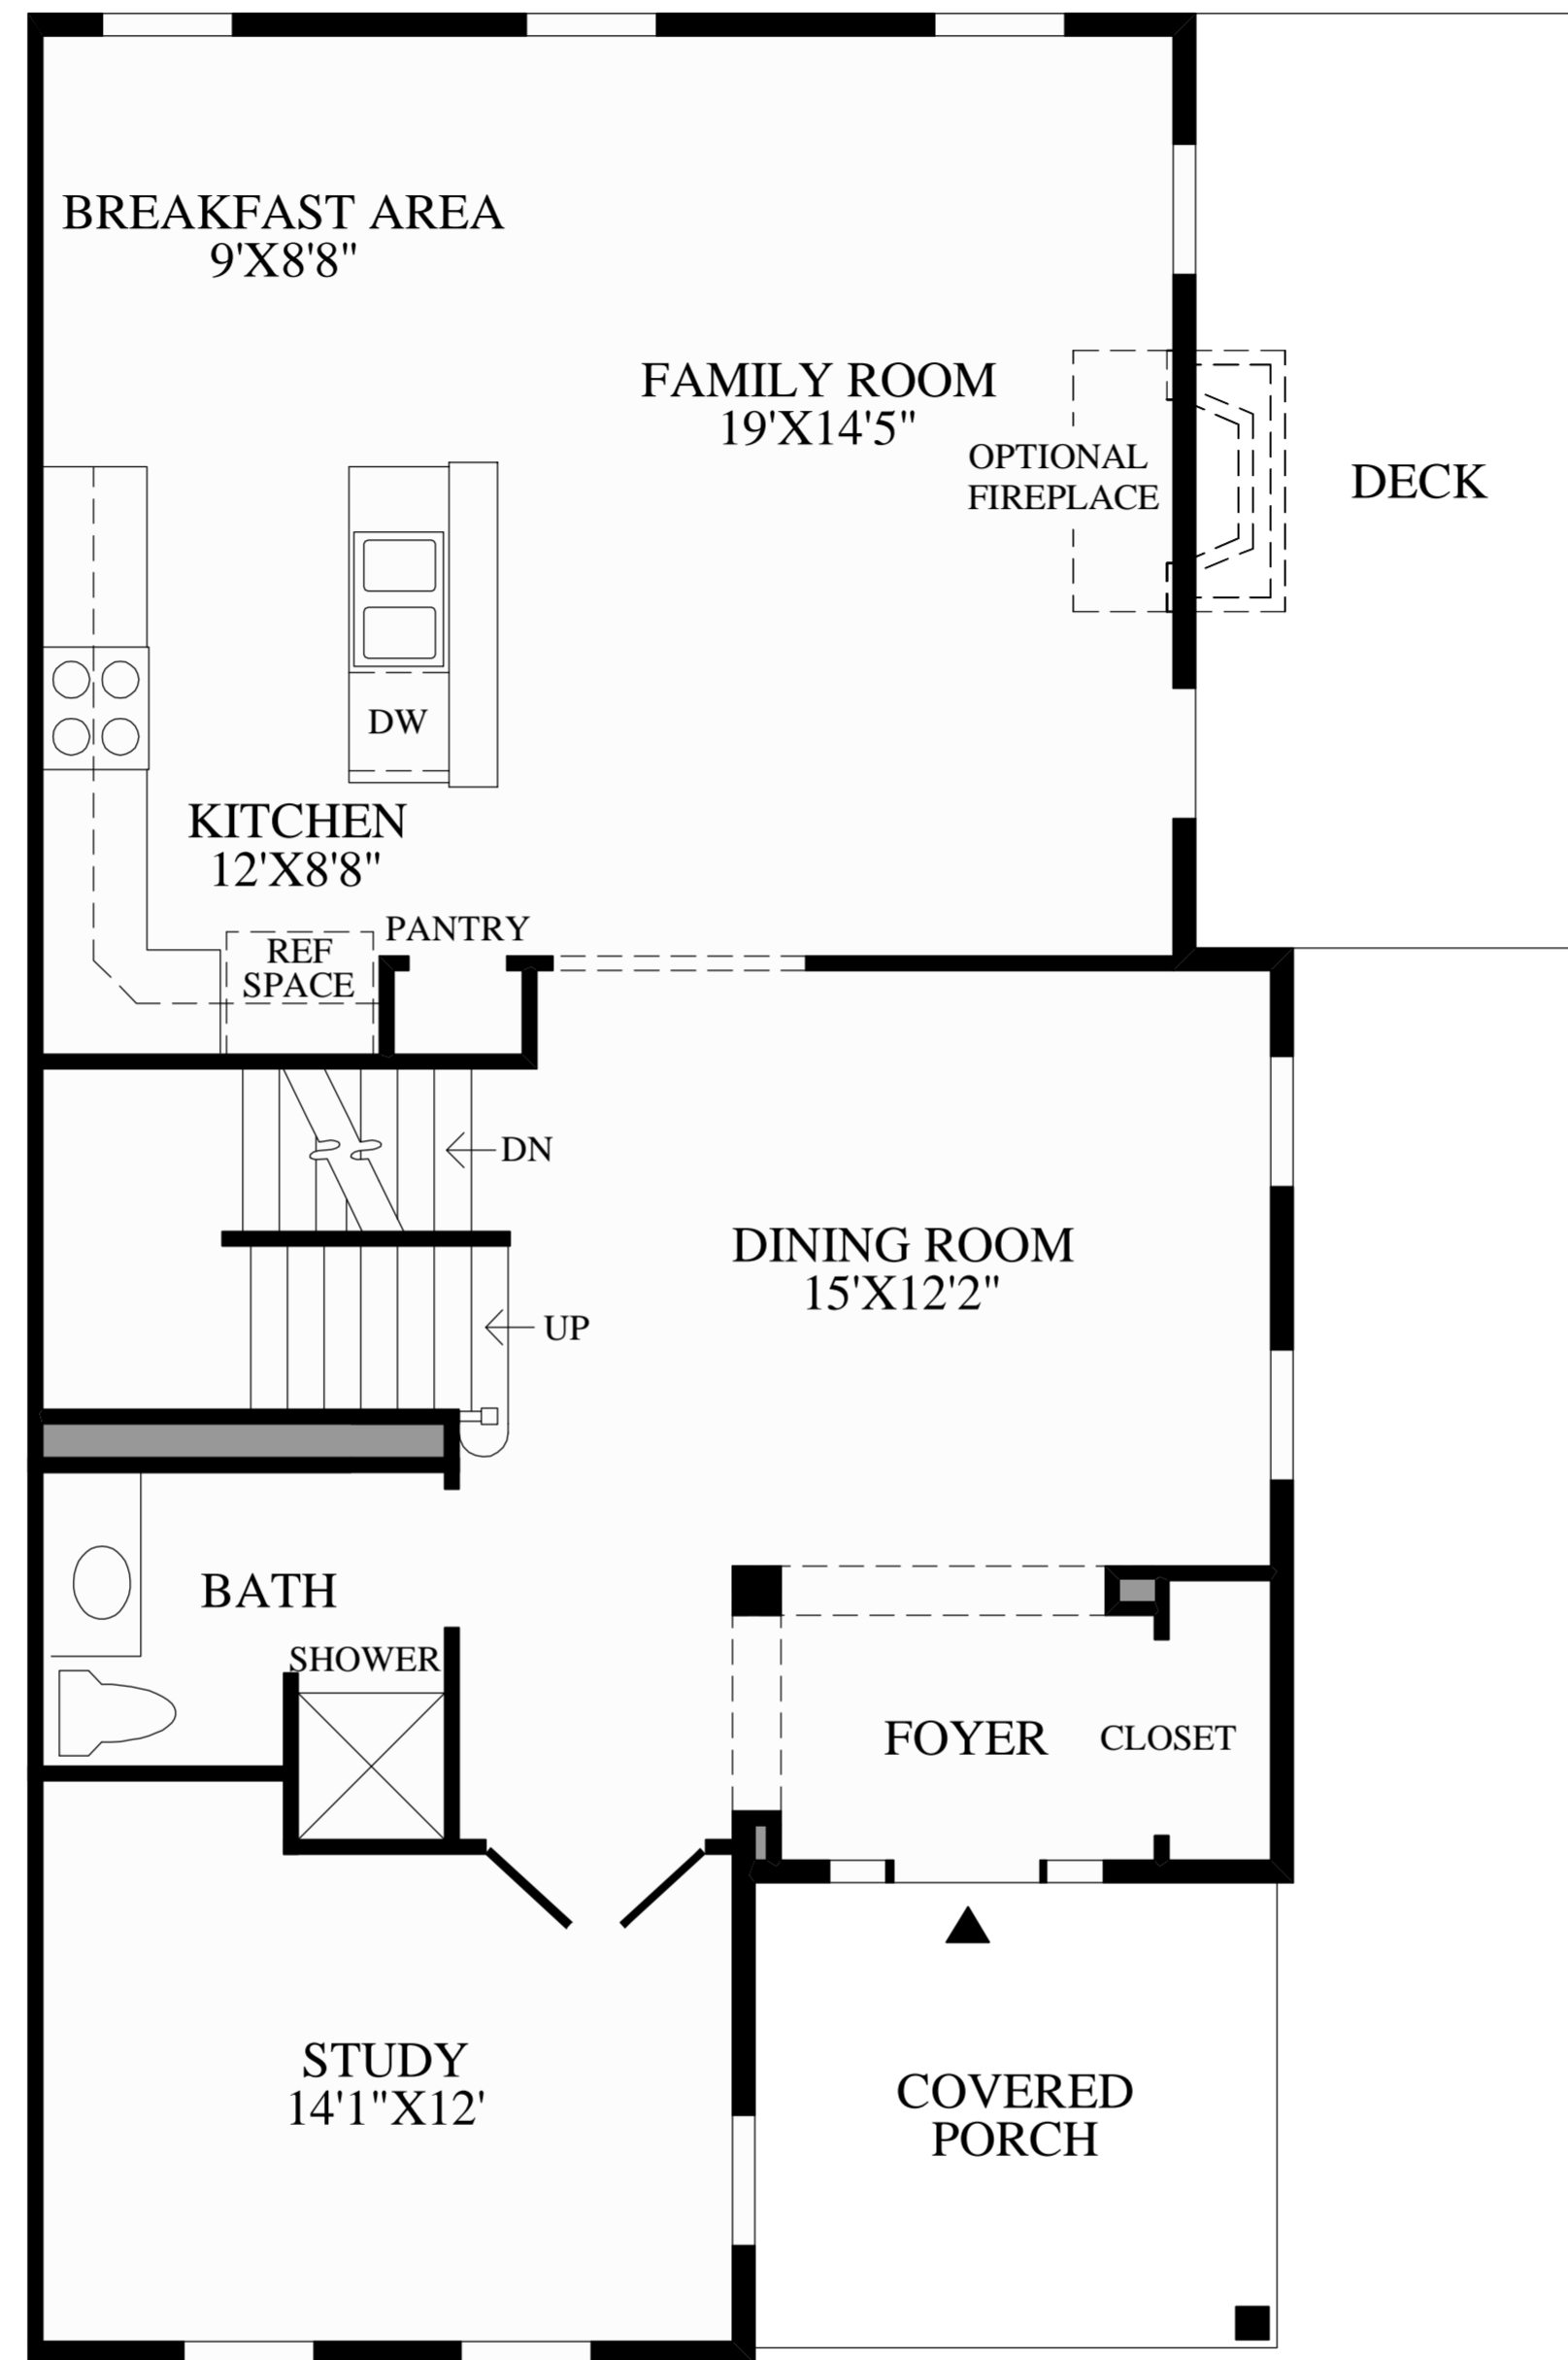

◆ The Eastford ◆

Lower Level

The lower level includes a two-car garage and ample unfinished storage.

Living Level

The living level foyer is located adjacent to the private study and leads to the formal dining room. The kitchen includes a large island that overlooks the family room, a pantry closet, and an attached breakfast area. There is also a powder room conveniently located on the living level.

Bedroom Level

The bedroom level boasts a master bedroom that includes a large walk-in closet and a private bath that offers a dual-sink vanity, a Roman tub, and a separate shower with a seat. Also, included on this level is an additional bedroom, a loft, a hall bath, and a conveniently located laundry.