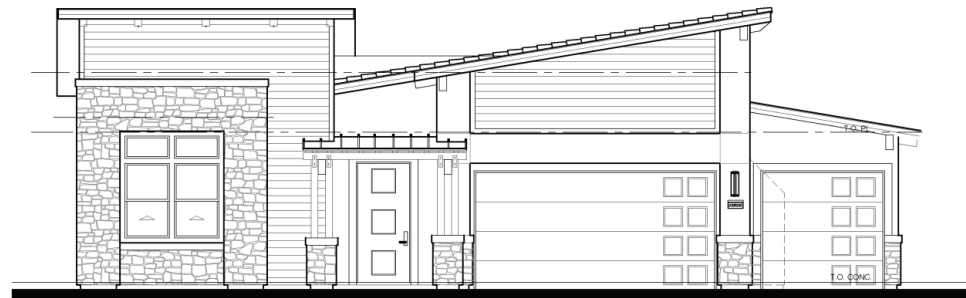

DRAFT

Western Skies Drive. | Reno, Nevada 89521 | 775-277-3601

Regency at Caramella Ranch

Rendering for representation purposes only. Please see sales representative for details.

Farmhouse

GLENWOOD

THE QUINCY ELITE

DRAFT

THE QUINCY ELITE | Home Designs

Mountain

Rendering for representation purposes only. Please see sales representative for details.

Modern Ranch

Rendering for representation purposes only. Please see sales representative for details.