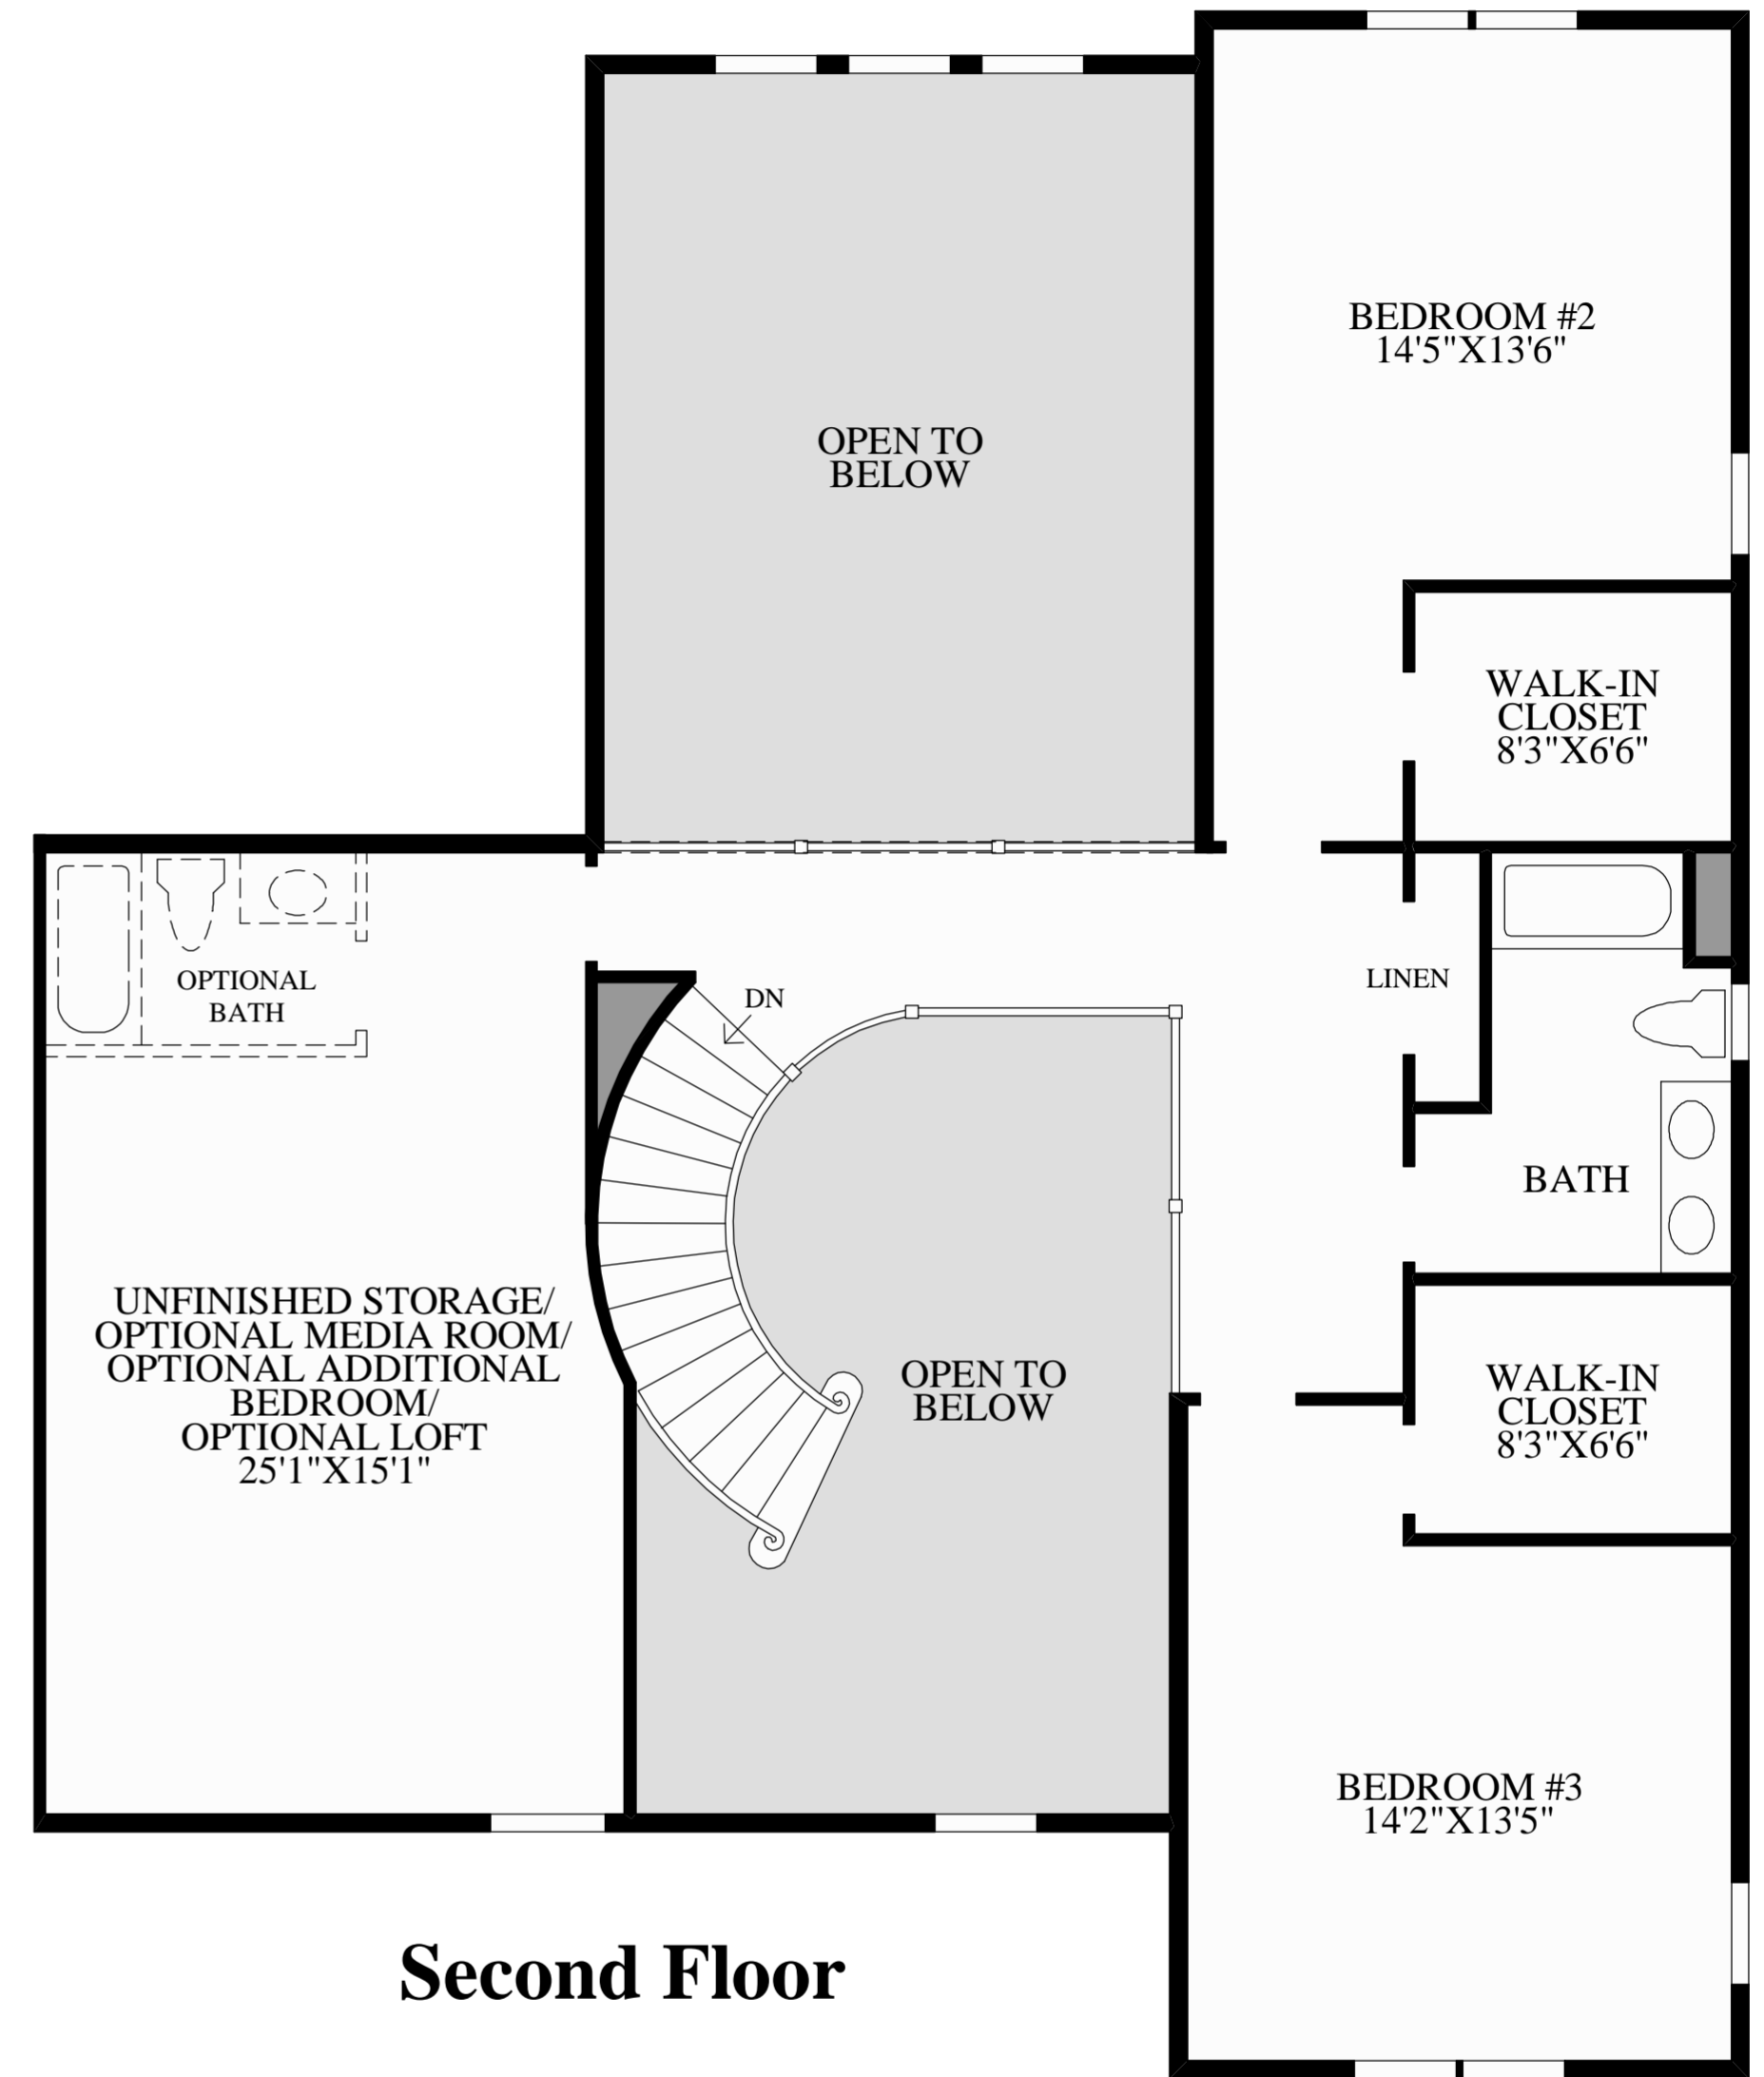

**First Floor**

**Second Floor**

- THE ROSEMONT HIGHLIGHTS**
- The two-story foyer offers views of the elegant curved stairs and is located adjacent to the formal living room and dining room.
  - The kitchen boasts an adjacent breakfast area and a large center island that overlooks the family room with a two-story ceiling.
  - The master bedroom boasts a large walk-in closet and a private bath with a private toilet area, a dual-sink vanity with a dressing area, and a separate shower with a seat.
  - The second floor offers two additional bedrooms that each include a walk-in closet and convenient access to the hall bath with dual-sink vanity and ample storage.