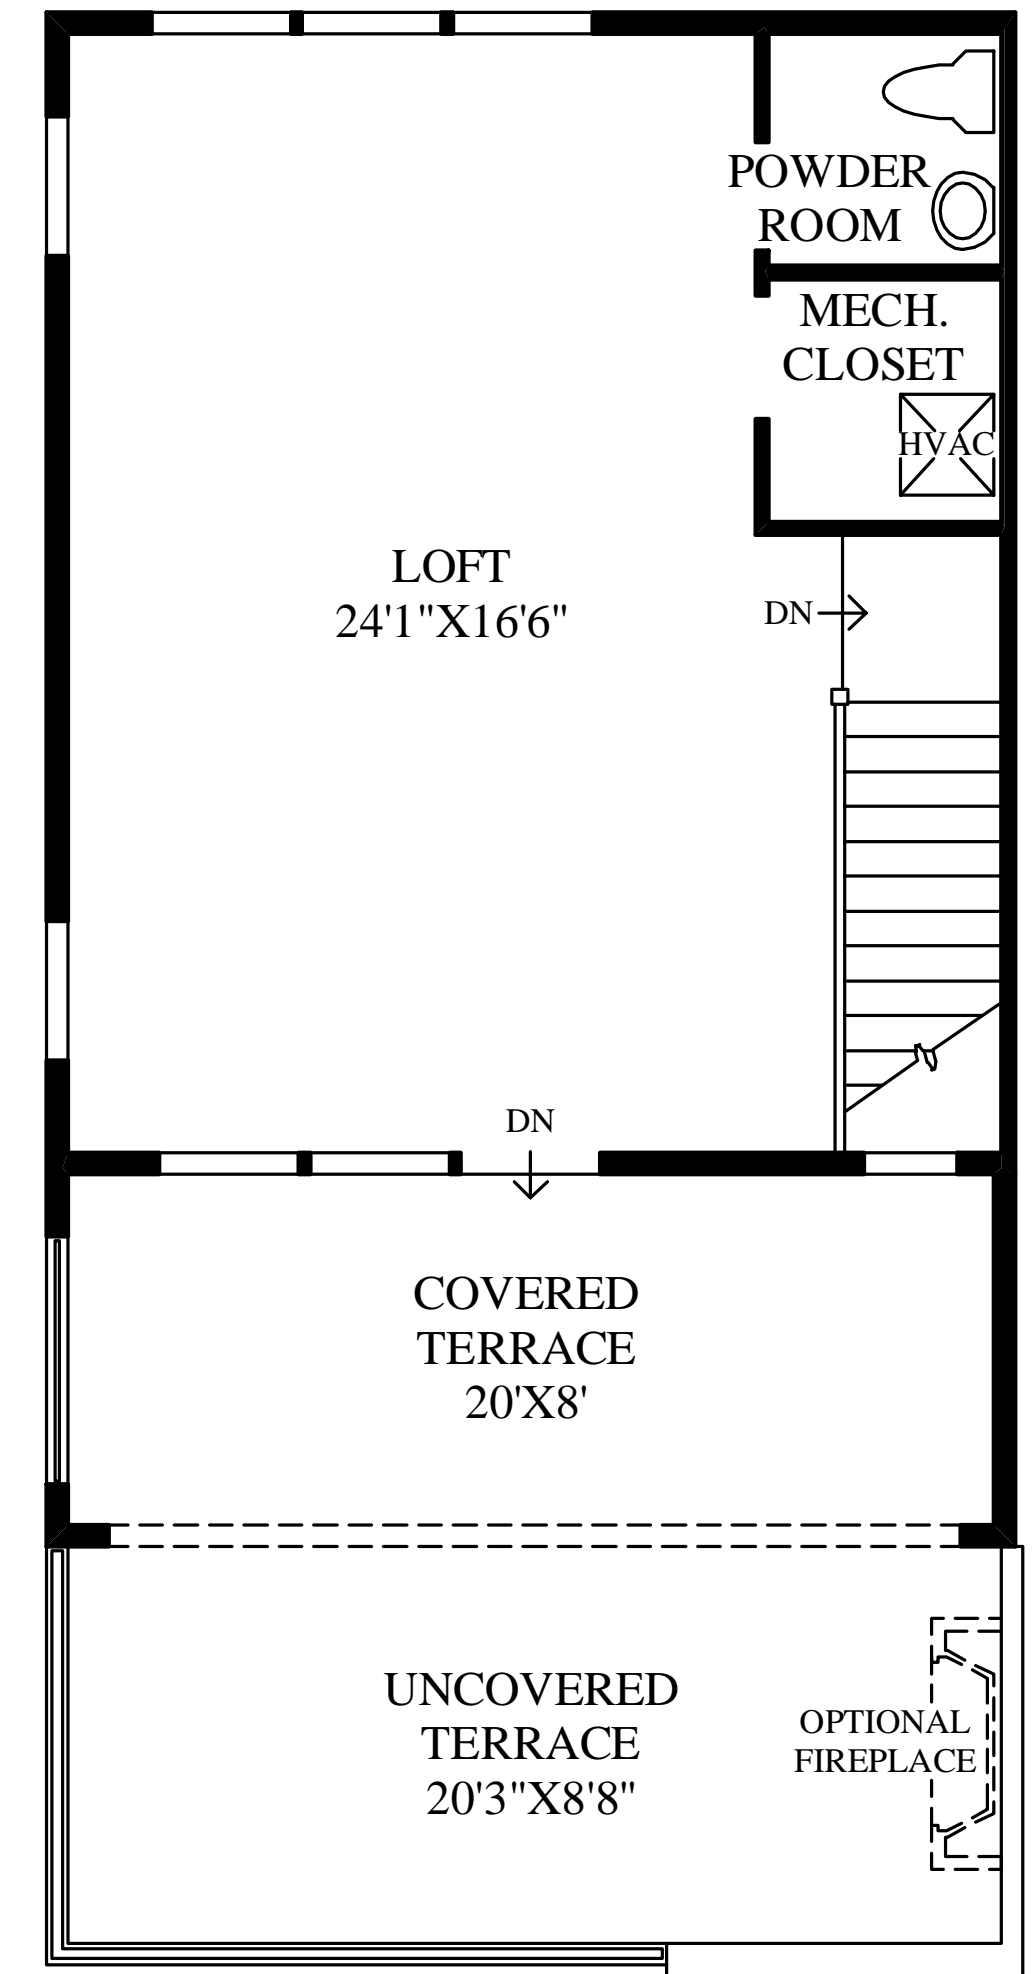

First Floor

Second Floor

Third Floor

Fourth Floor

THE WIEHLE HIGHLIGHTS

- A welcoming foyer is open to the study and stairs leading to the living level.
- The open concept living level features a dining room, spacious kitchen with an island, a walk-in pantry and a great room with access to a deck.
- The master bedroom features a walk-in closet and a private bath with a dual-sink vanity, and a shower with a seat.
- Additional highlights of this home include secondary bedrooms with access to a hall bath, a spacious loft, terraces, powder rooms, and a convenient laundry.

DRAFT