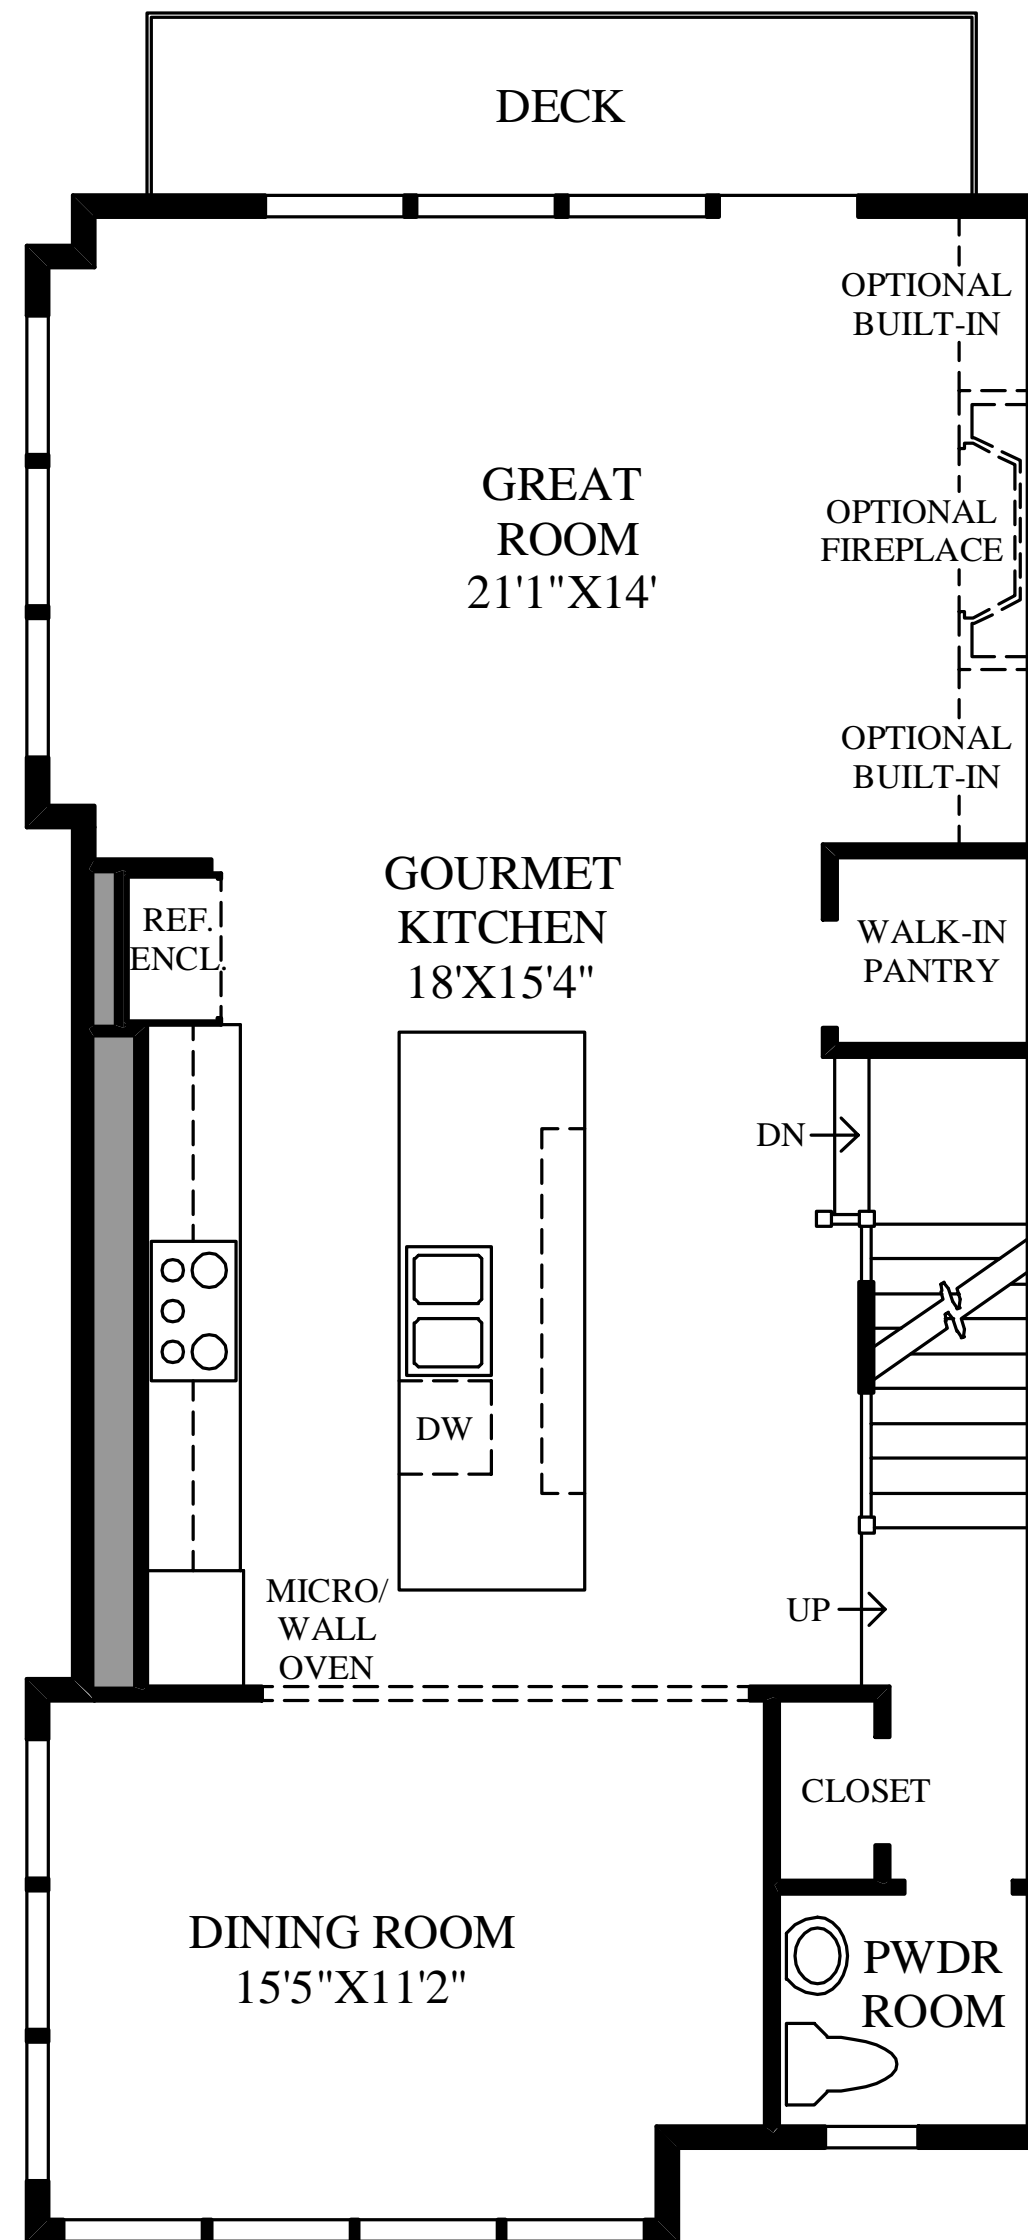

First Floor

Second Floor

Third Floor

Fourth Floor

THE WIEHLE HIGHLIGHTS

- A welcoming foyer is open to the study and stairs leading to the living level.
- The open concept living level features a dining room, spacious kitchen with an island, a walk-in pantry and a great room with access to a deck.
- The master bedroom features a walk-in closet and a private bath with a dual-sink vanity, and a shower with a seat.
- Additional highlights of this home include secondary bedrooms with access to a hall bath, a spacious loft, terraces, powder rooms, and a convenient laundry.