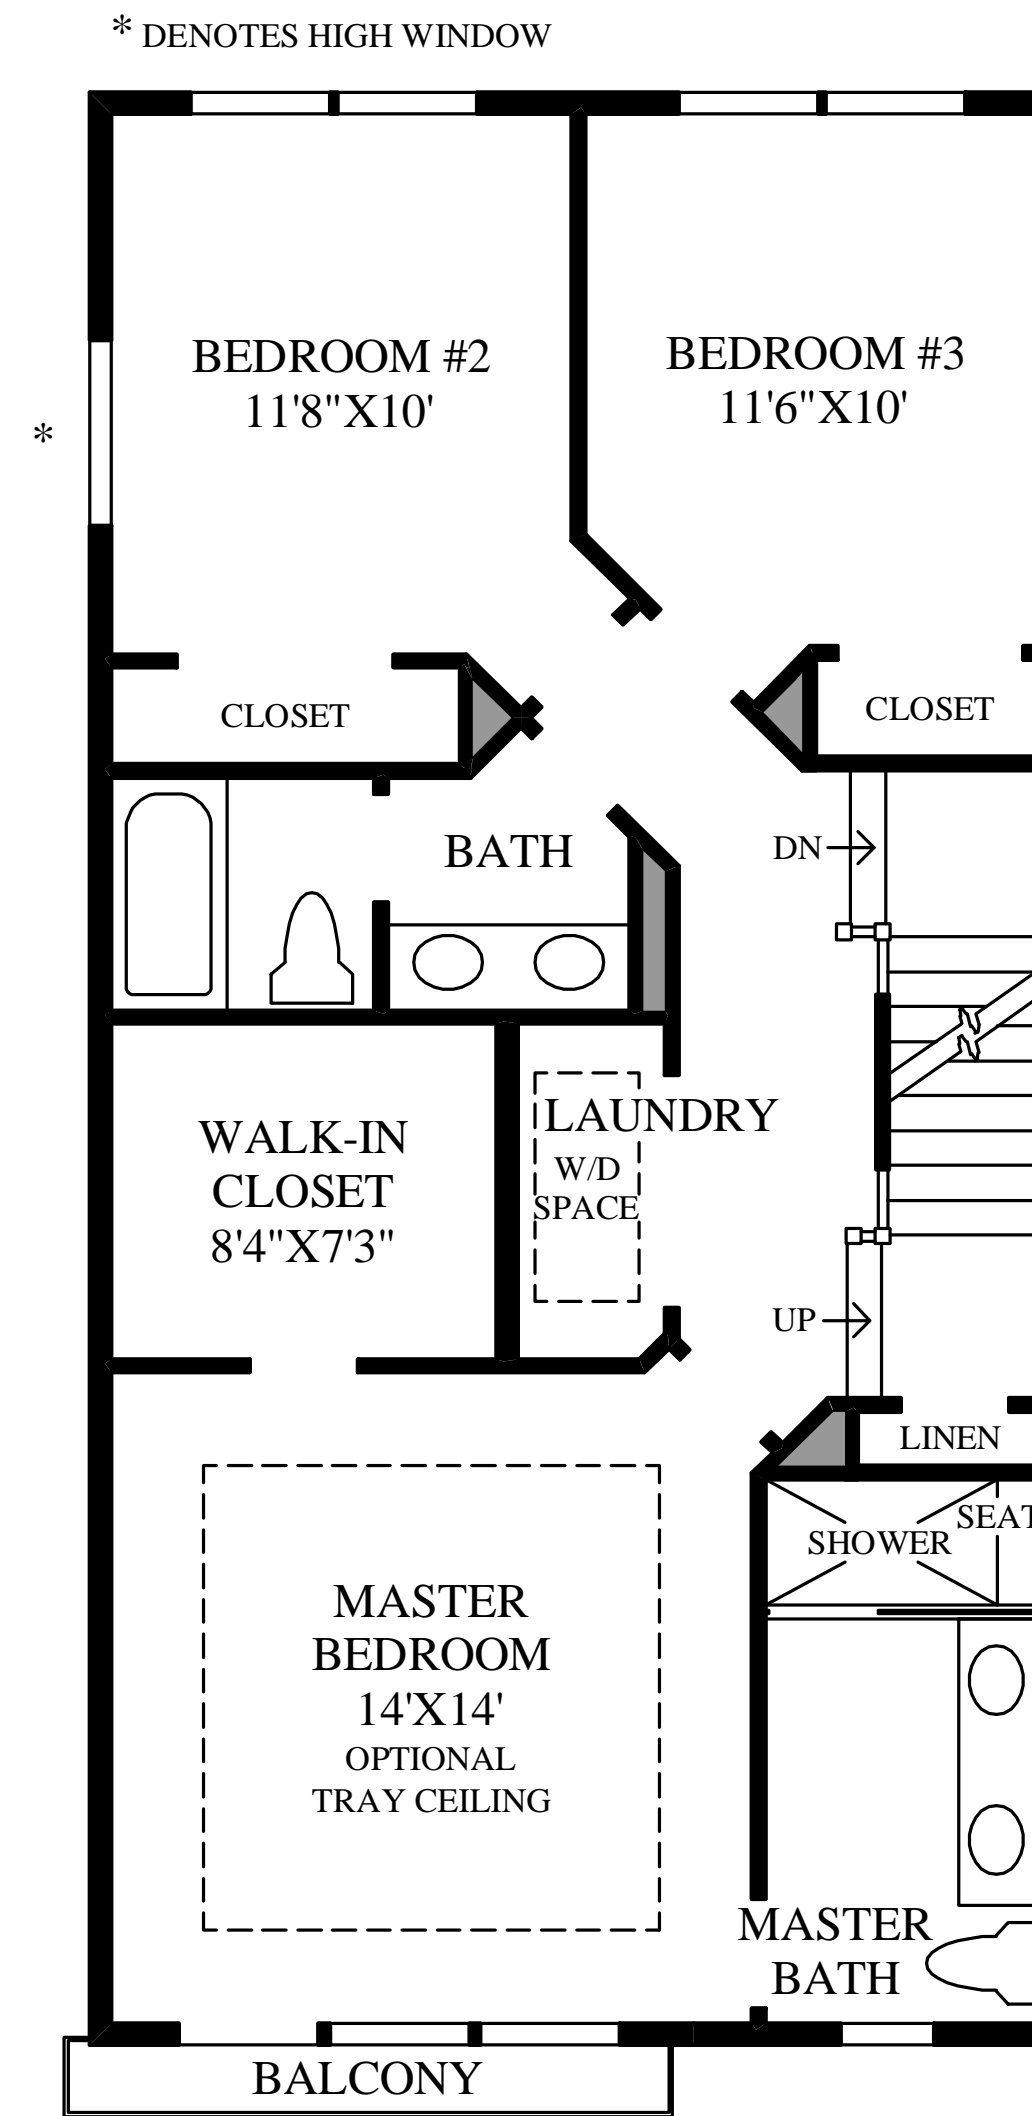

First Floor

Second Floor

Third Floor

Fourth Floor

THE WIEHLE HIGHLIGHTS

- A welcoming foyer is open to the study and stairs leading to the living level.
- The open concept living level features a dining room, spacious kitchen with an island, a walk-in pantry and a great room with access to a deck.
- The master bedroom features a walk-in closet and a private bath with a dual-sink vanity, and a shower with a seat.
- Additional highlights of this home include secondary bedrooms with access to a hall bath, a spacious loft, terraces, powder rooms, and a convenient laundry.

DRAFT